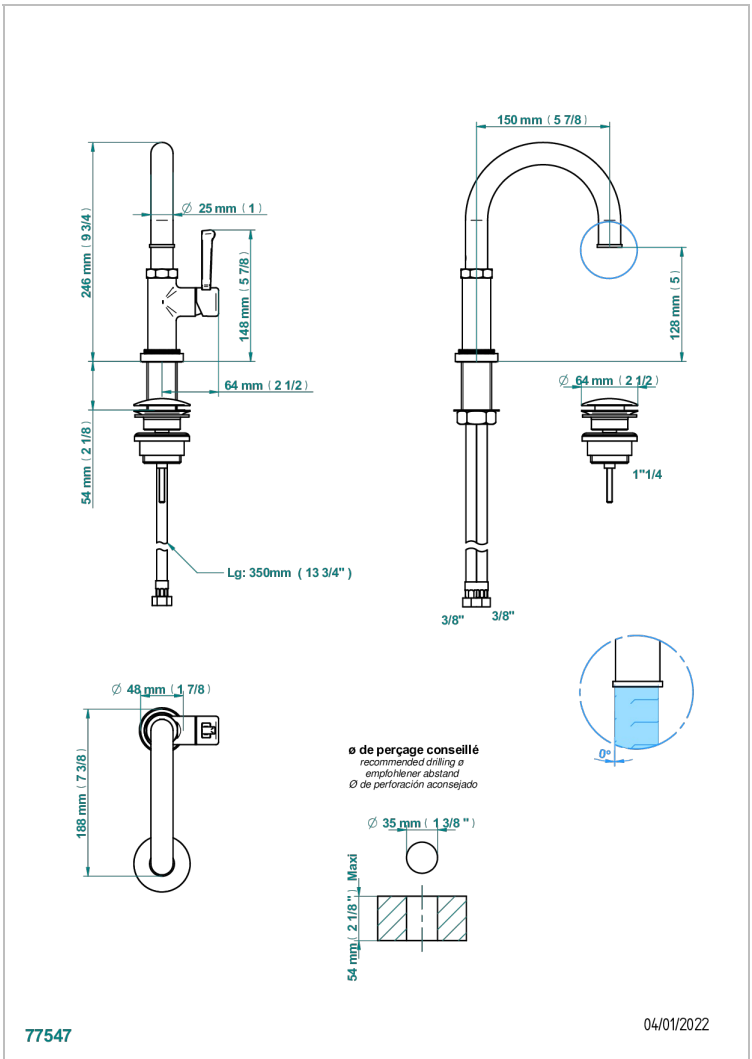

# HAMPTONS WITH LEVER HANDLES

G4S-6500

THG<sup>®</sup>  
PARIS

Single lever basin mixer with waste

## CHARACTERISTIC

- ACS : 19ACCLY542