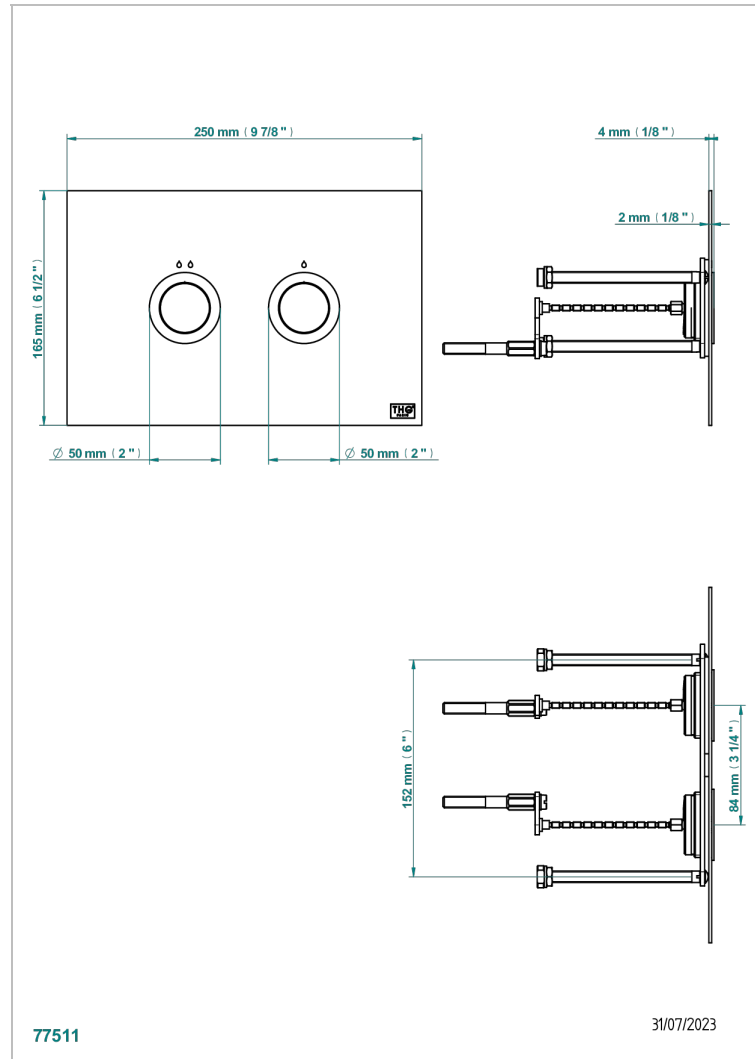

# GENERAL ITEMS

G00-219TC

Contemporary flush plate, for front installation, compatible with TECE Universal tank

THG<sup>®</sup>  
PARIS

## CHARACTERISTIC

- Vertical installation
- Flush mounting :
  - - minimum 35 mm
  - - max 65 mm