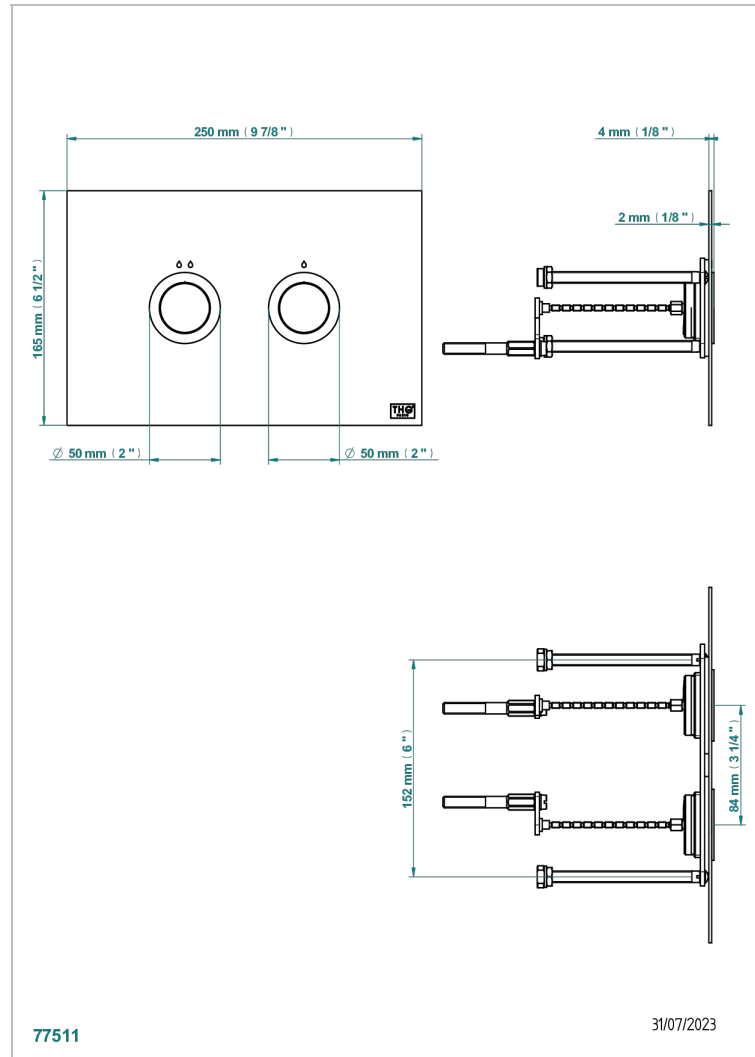

# GENERAL ITEMS

G00-219TC

Contemporary flush plate, for front installation, compatible with TECE Universal tank

THG<sup>®</sup>  
PARIS

77511

31/07/2023

## CHARACTERISTIC

- Vertical installation
- Flush mounting :
  - - minimum 35 mm
  - - max 65 mm