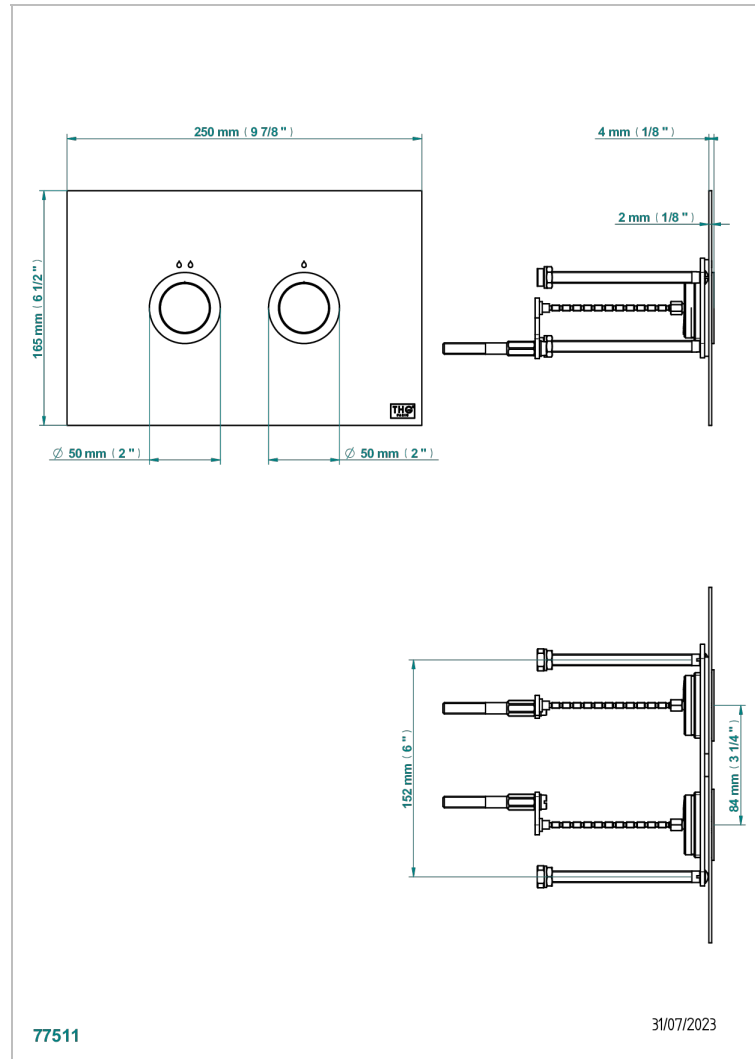

GENERAL ITEMS

G00-219TC

Contemporary flush plate, for front installation, compatible with TECE Universal tank

THG[®]
PARIS

77511

31/07/2023

CHARACTERISTIC

- Vertical installation
- Flush mounting :
 - - minimum 35 mm
 - - max 65 mm