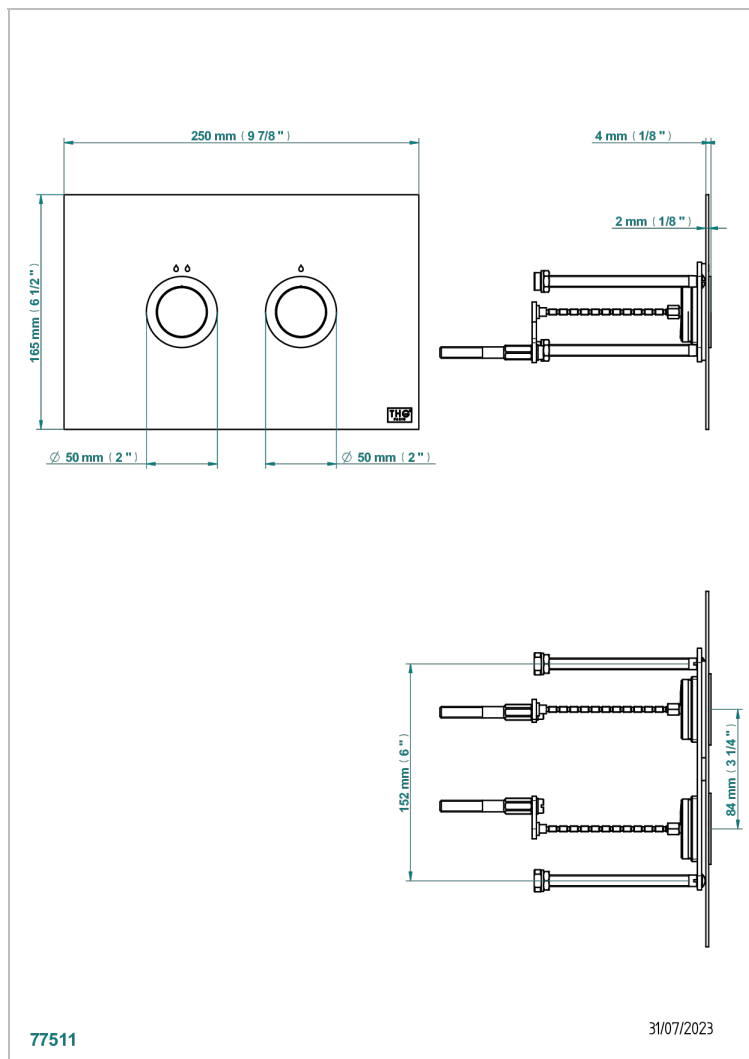

GENERAL ITEMS

G00-219TC

Contemporary flush plate, for front installation, compatible with TECE Universal tank

THG[®]
PARIS

77511

31/07/2023

特色

- General Items
- Contemporary flush plate, for front installation, compatible with TECE Universal tank