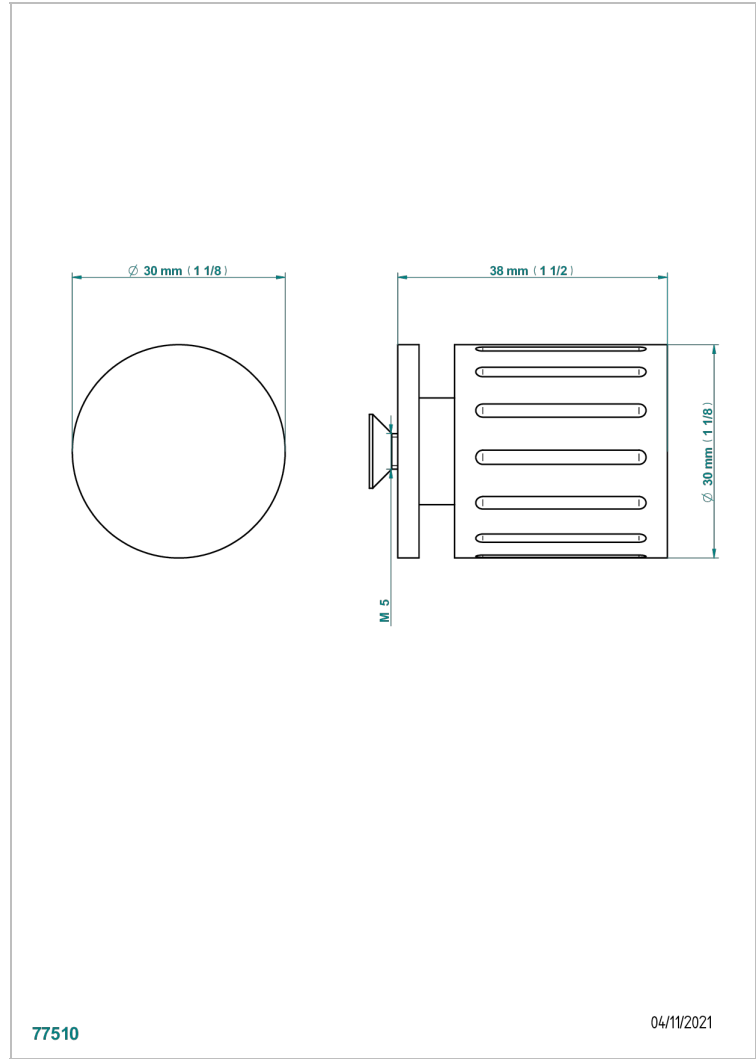

HAMPTONS WITH LEVER HANDLES

G4S-26BP

中号按钮

THG[®]
PARIS

77510

04/11/2021

特色

- Hamptons with lever handles
- 中号按钮