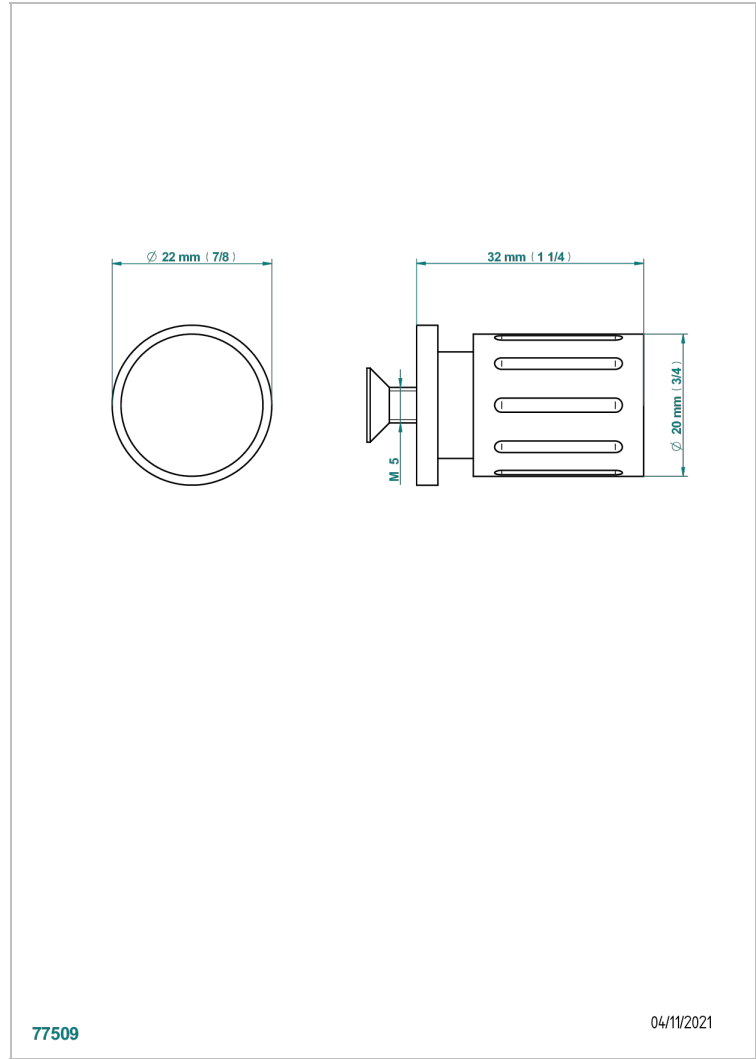

HAMPTONS WITH LEVER HANDLES

G4S-26BT

小号按钮

THG[®]
PARIS

特色

- Hamptons with lever handles
- 小号按钮

可选饰面

Black ceram - D30
Blush PVD - H62
Graphite PVD - H64
Matt Umber PVD - H67
Matt blush PVD - H60
Matt graphite PVD - H65