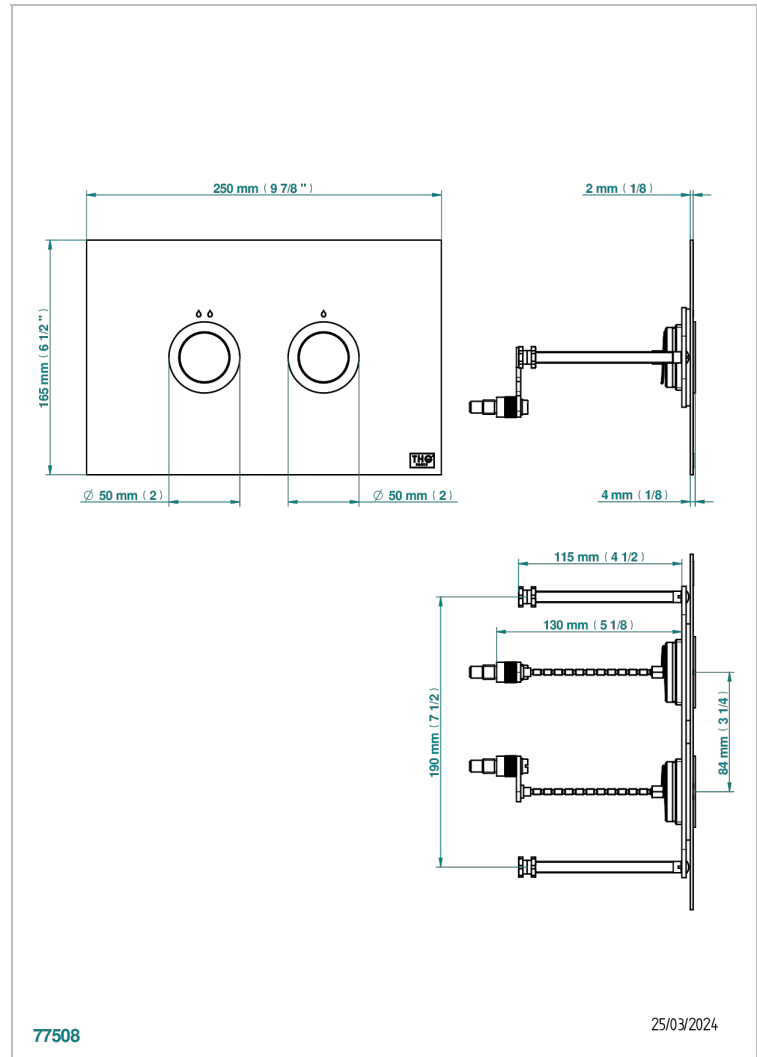

# GENERAL ITEMS

G00-219SC

Contemporary flush plate, for front installation, compatible with GEBERIT SIGMA tank

THG<sup>®</sup>  
PARIS

## CHARACTERISTIC

- Vertical installation
- Flush mounting :
  - - minimum 34 mm
  - - max 47 mm