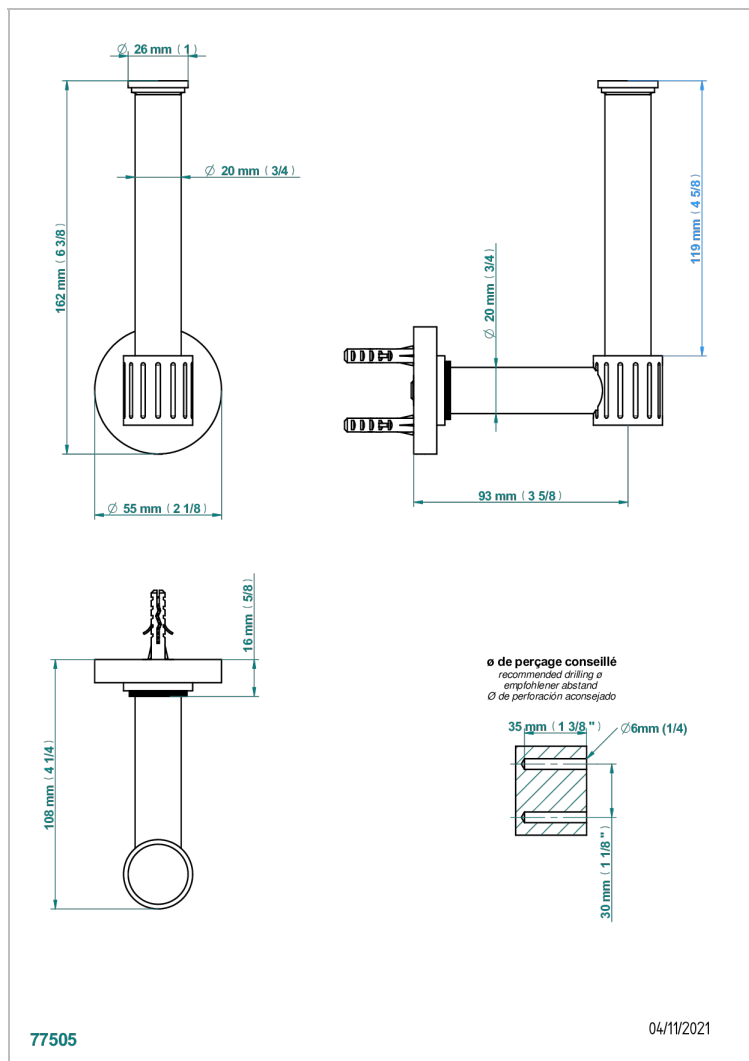

HAMPTONS WITH LEVER HANDLES

G4S-542

Reserve toilet paper holder

77505

04/11/2021

CHARACTERISTIC

- Hamptons with lever handles
- Reserve toilet paper holder

AVAILABLE FINITIONS