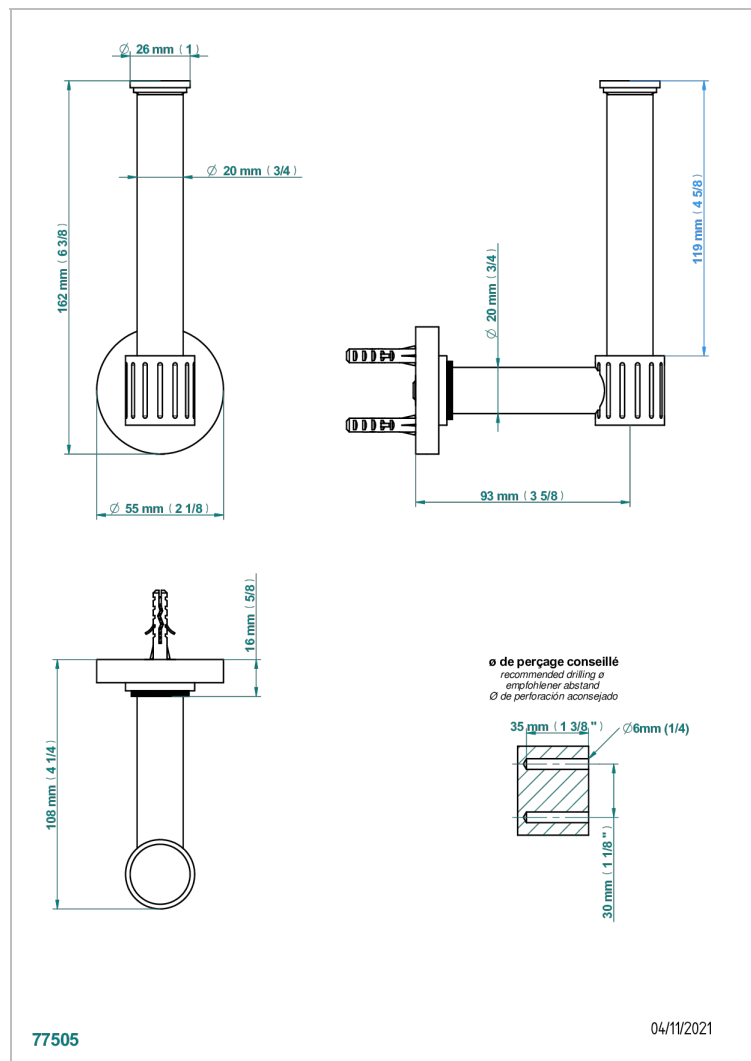

HAMPTONS WITH LEVER HANDLES

G4S-542

Wall mounted WC reserve paper holder

77505

04/11/2021

CHARACTERISTIC

- Hamptons with lever handles
- Wall mounted WC reserve paper holder

AVAILABLE FINITIONS