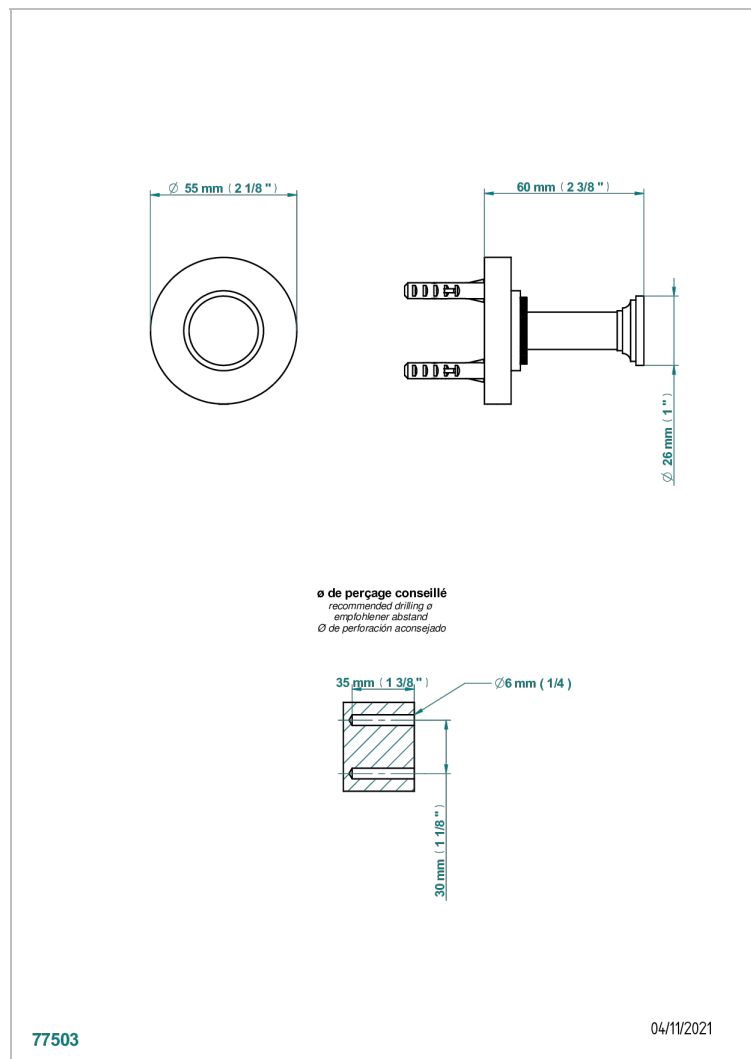

HAMPTONS WITH LEVER HANDLES

G4S-517

Single robe hook

THG[®]
PARIS

77503

04/11/2021

CHARACTERISTIC

- Hamptons with lever handles
- Single robe hook