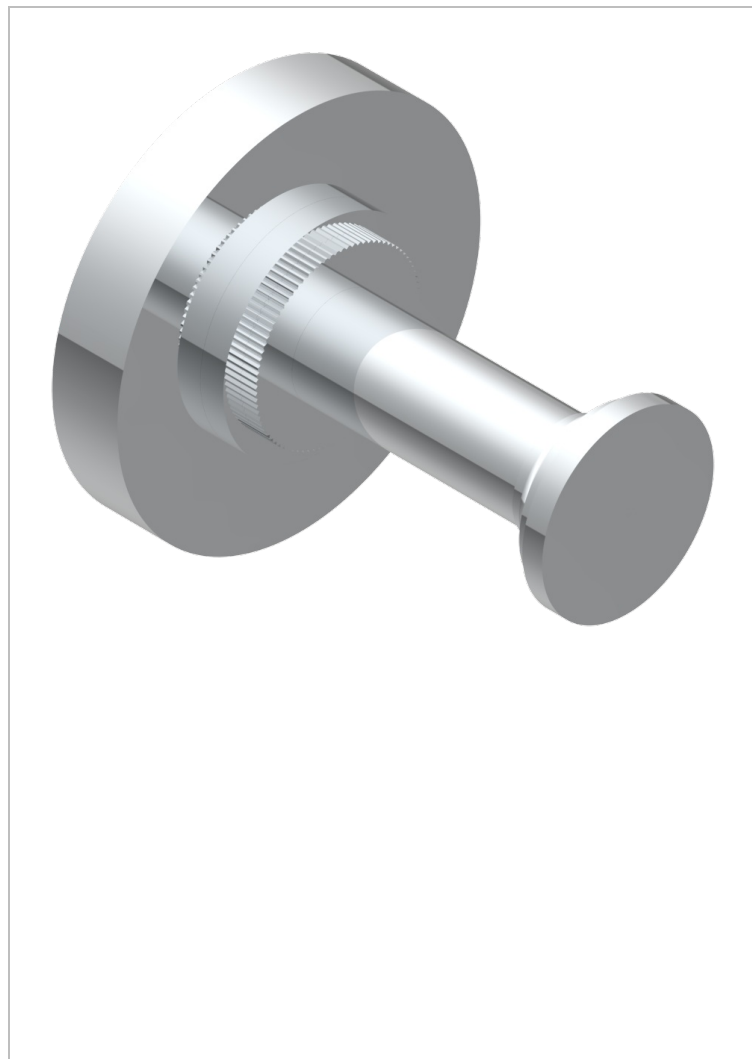

HAMPTONS WITH LEVER HANDLES

G4S-517

Single robe hook

THG[®]
PARIS

77503

04/11/2021

CHARACTERISTIC

- Hamptons with lever handles
- Single robe hook

AVAILABLE FINITIONS

Antique nickel - H28
Black ceram - D30
Blush PVD - H62
Brass color PVD - H49
Brown bronze color PVD - F33
Gold color PVD - H52

Graphite PVD - H64
Lacquered light bronze - D01
Matt Umber PVD - H67
Matt blush PVD - H60
Matt brass color PVD - H50
Matt brown bronze color PVD - F34