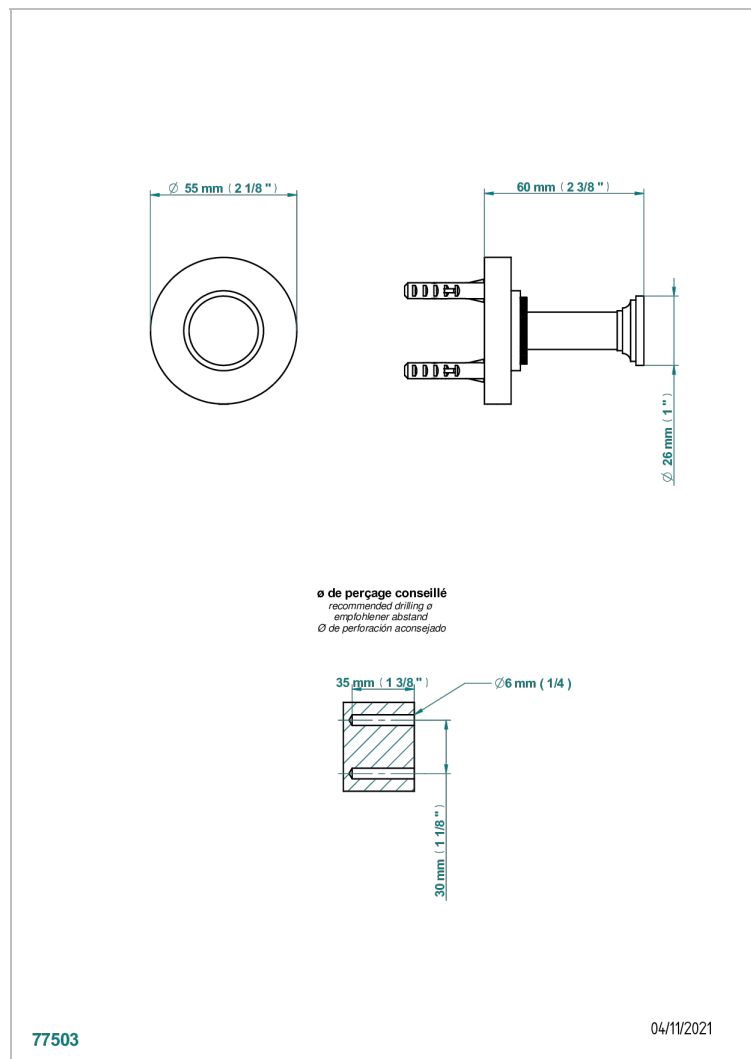

HAMPTONS WITH LEVER HANDLES

G4S-517

Single robe hook

THG[®]
PARIS

CHARACTERISTIC

- Hamptons with lever handles
- Single robe hook

AVAILABLE FINITIONS

Antique nickel - H28
Black ceram - D30
Blush PVD - H62
Brass color PVD - H49
Brown bronze color PVD - F33
Gold color PVD - H52