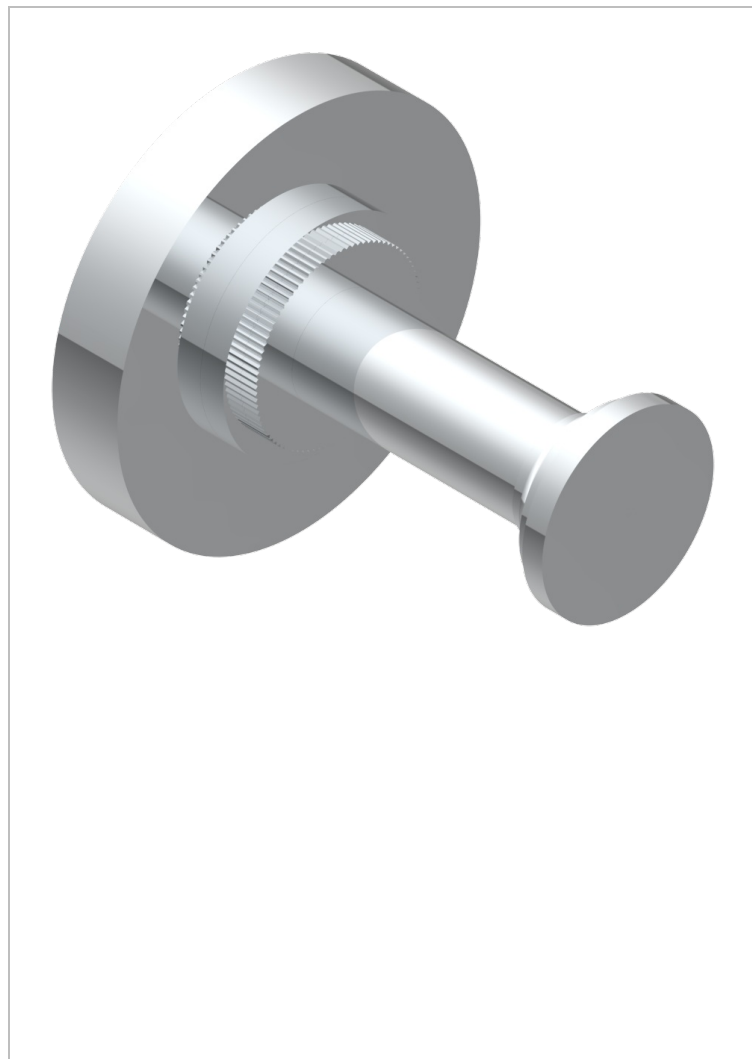

HAMPTONS WITH LEVER HANDLES

G4S-517

Single robe hook

THG[®]
PARIS

CHARACTERISTIC

- Hamptons with lever handles
- Single robe hook

AVAILABLE FINITIONS

Antique nickel - H28
Black ceram - D30
Blush PVD - H62
Brass color PVD - H49
Brown bronze color PVD - F33
Gold color PVD - H52