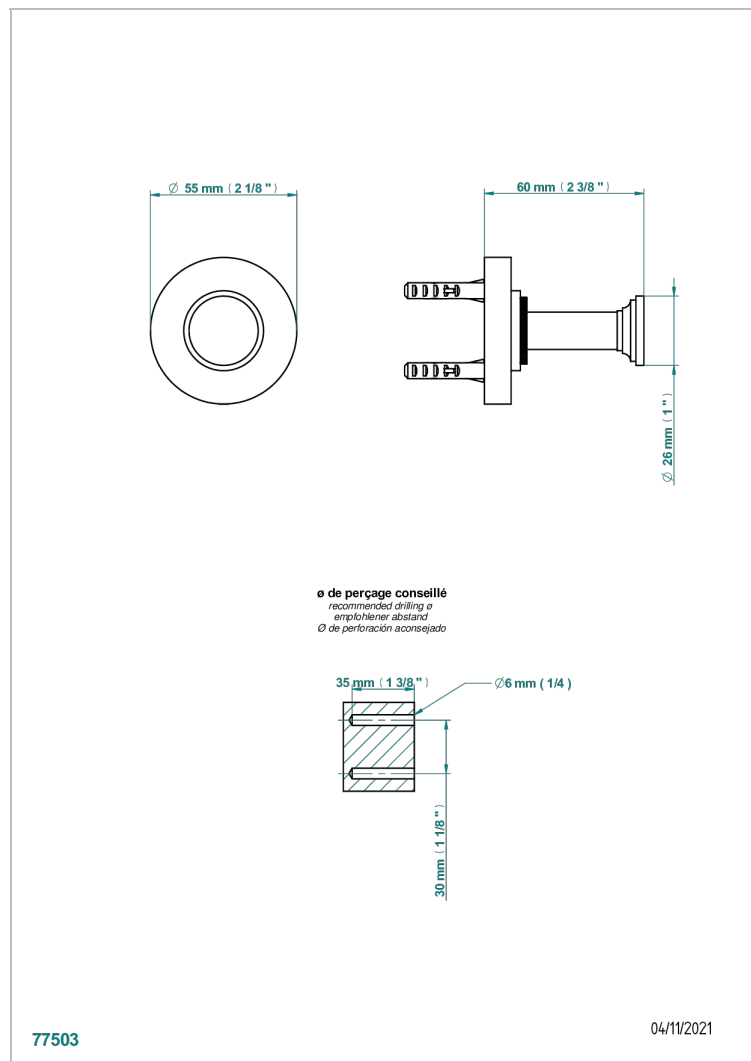

HAMPTONS WITH LEVER HANDLES

G4S-517

Single robe hook

77503

04/11/2021

CHARACTERISTIC

- Hamptons with lever handles
- Single robe hook

AVAILABLE FINITIONS