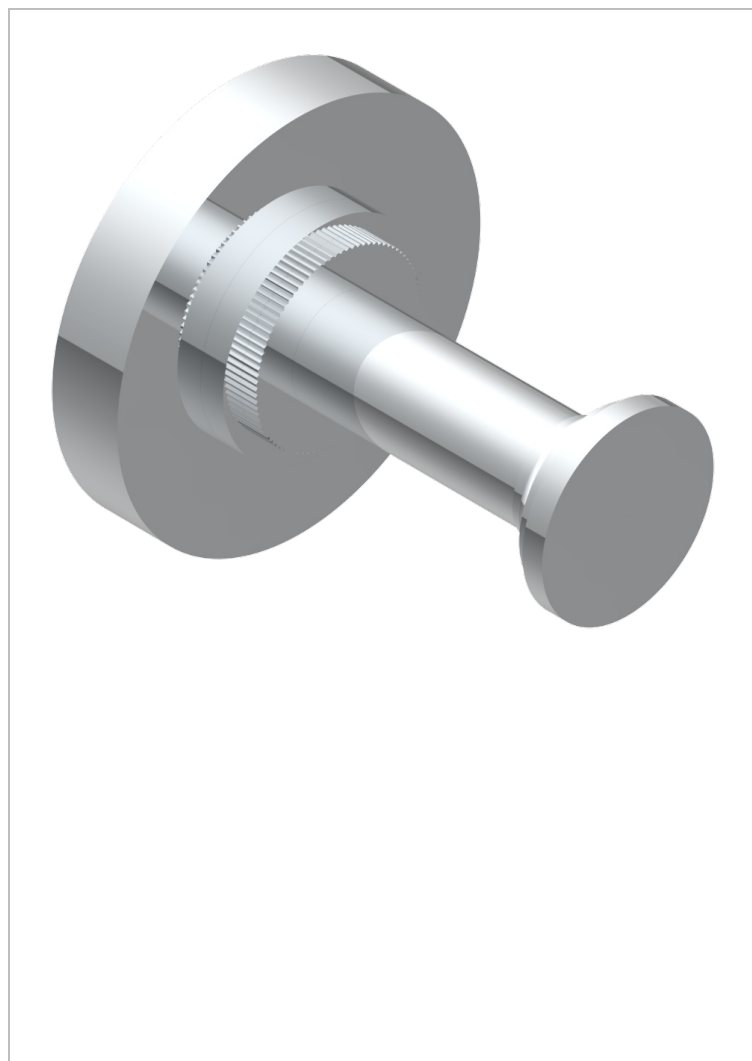

HAMPTONS WITH LEVER HANDLES

G4S-517

Single robe hook

77503

04/11/2021

CHARACTERISTIC

- Hamptons with lever handles
- Single robe hook

AVAILABLE FINITIONS

Antique nickel - H28
Black ceram - D30
Blush PVD - H62
Brass color PVD - H49
Brown bronze color PVD - F33
Gold color PVD - H52

Graphite PVD - H64
Lacquered light bronze - D01
Matt Umber PVD - H67
Matt blush PVD - H60
Matt brass color PVD - H50
Matt brown bronze color PVD - F34