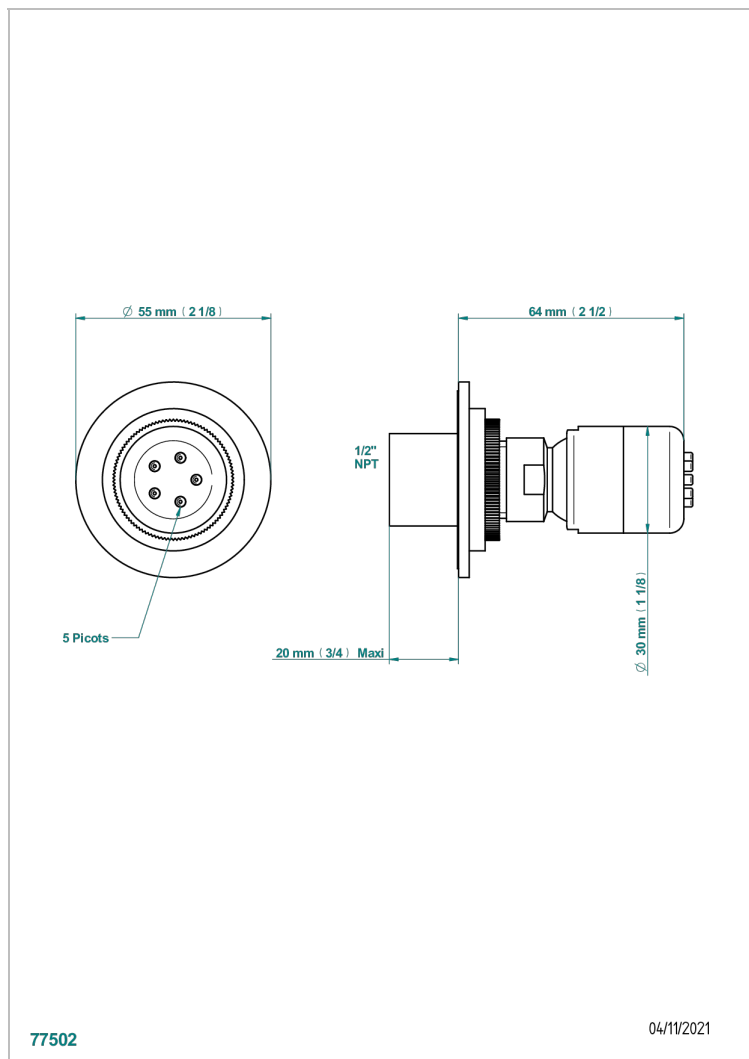

HAMPTONS WITH LEVER HANDLES

G4S-290/BUS

Body spray 1/2" with Easyclean system

THG[®]
PARIS

77502

04/11/2021

CHARACTERISTIC

- Hamptons with lever handles
- Body spray 1/2" with Easyclean system