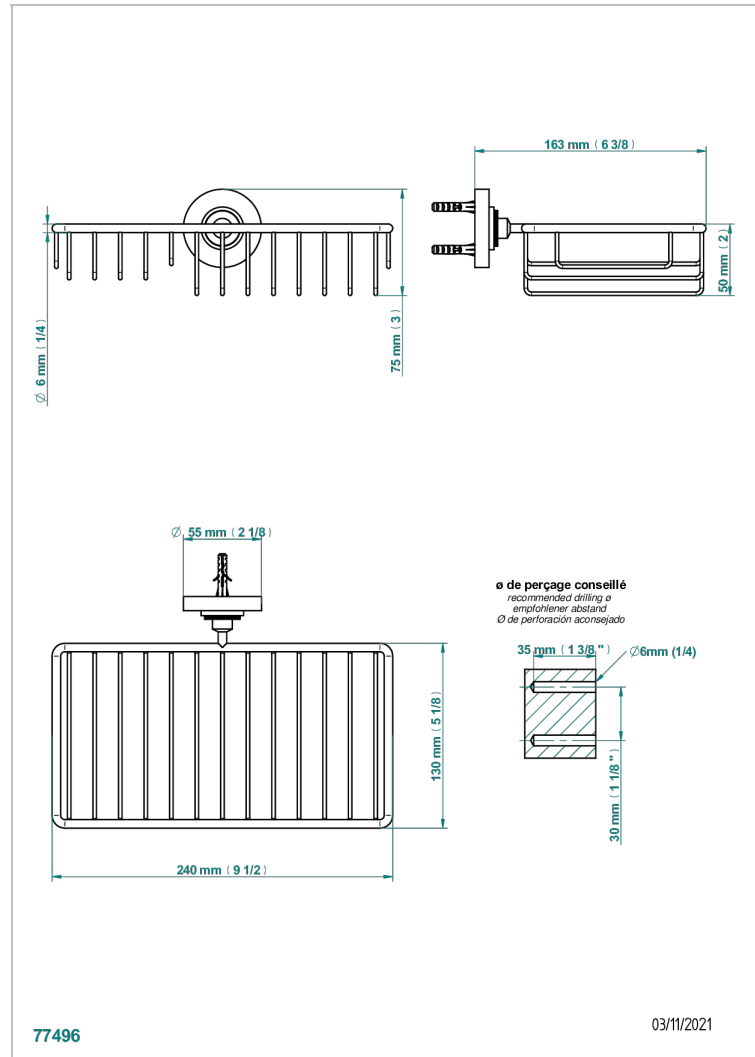

HAMPTONS WITH LEVER HANDLES

G4S-2620

Soap and sponge holder, wall mounted

THG[®]
PARIS

CHARACTERISTIC

- Hamptons with lever handles
- Soap and sponge holder, wall mounted

AVAILABLE FINITIONS

Black ceram - D30
Blush PVD - H62
Brass color PVD - H49
Brown bronze color PVD - F33
Chrome polished - A02
Copper antique matt, coated - H07