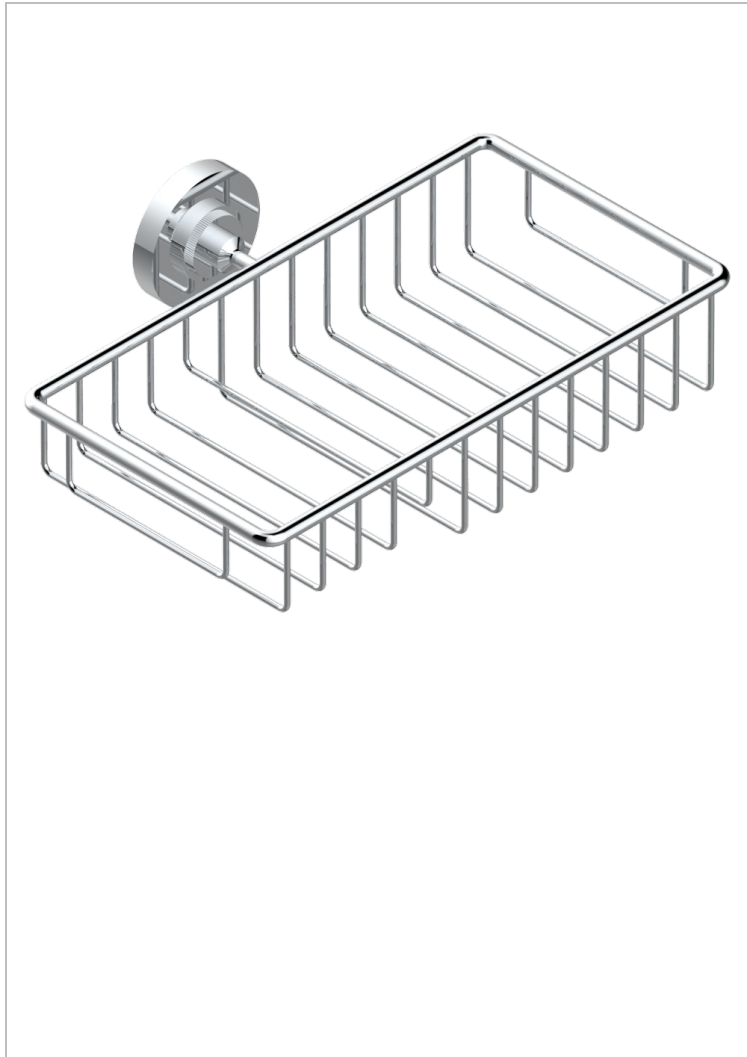

HAMPTONS WITH LEVER HANDLES

G4S-2620

Soap and sponge holder, wall mounted

THG[®]
PARIS

CHARACTERISTIC

- Hamptons with lever handles
- Soap and sponge holder, wall mounted

AVAILABLE FINITIONS

Black ceram - D30
Blush PVD - H62
Brass color PVD - H49
Brown bronze color PVD - F33
Chrome polished - A02
Copper antique matt, coated - H07