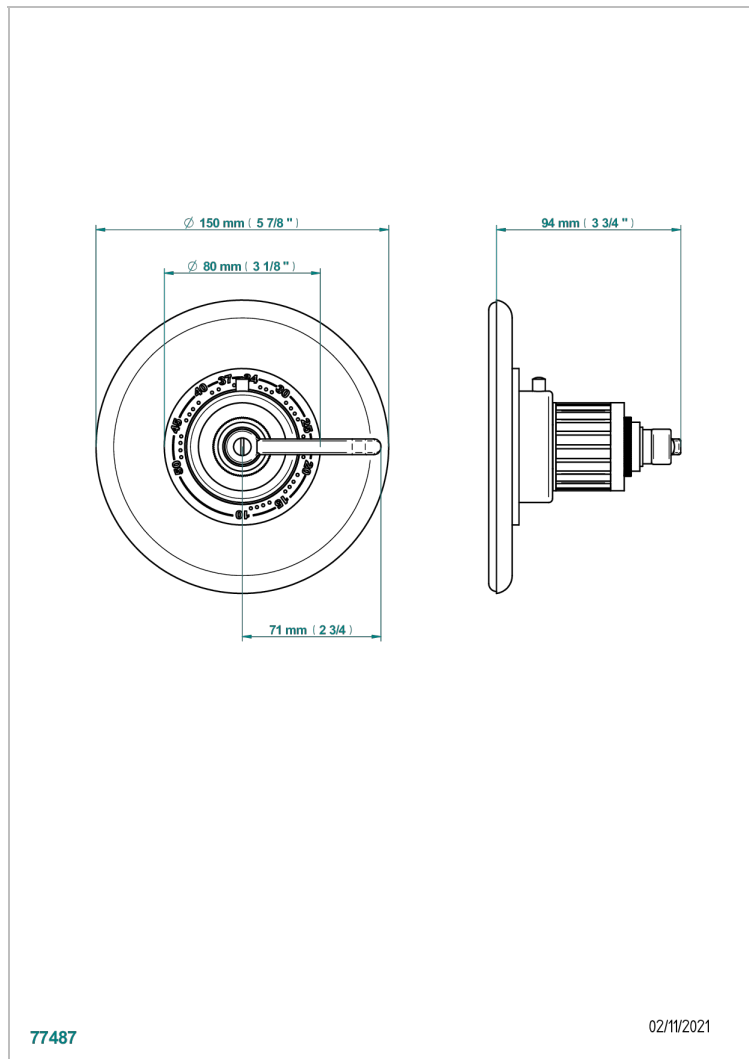

HAMPTONS WITH LEVER HANDLES

G4S-15EN16US

Trim plate and handle for eurotherm valve 8200/us & 8300/us

THG[®]
PARIS

77487

02/11/2021

CHARACTERISTIC

- Hamptons with lever handles
- Trim plate and handle for eurotherm valve 8200/us & 8300/us