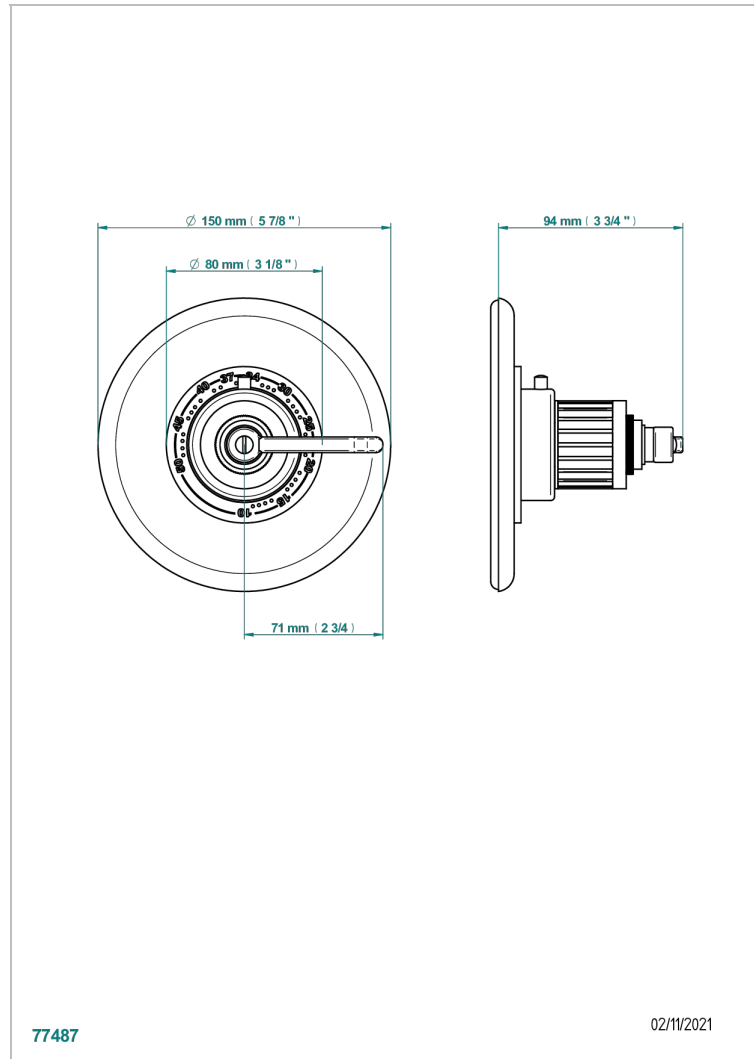

HAMPTONS WITH LEVER HANDLES

G4S-15EN16EM

Trim plate and handle for eurotherm valve 8200/us & 8300/us

77487

02/11/2021

CHARACTERISTIC

- Hamptons with lever handles
- Trim plate and handle for eurotherm valve 8200/us & 8300/us