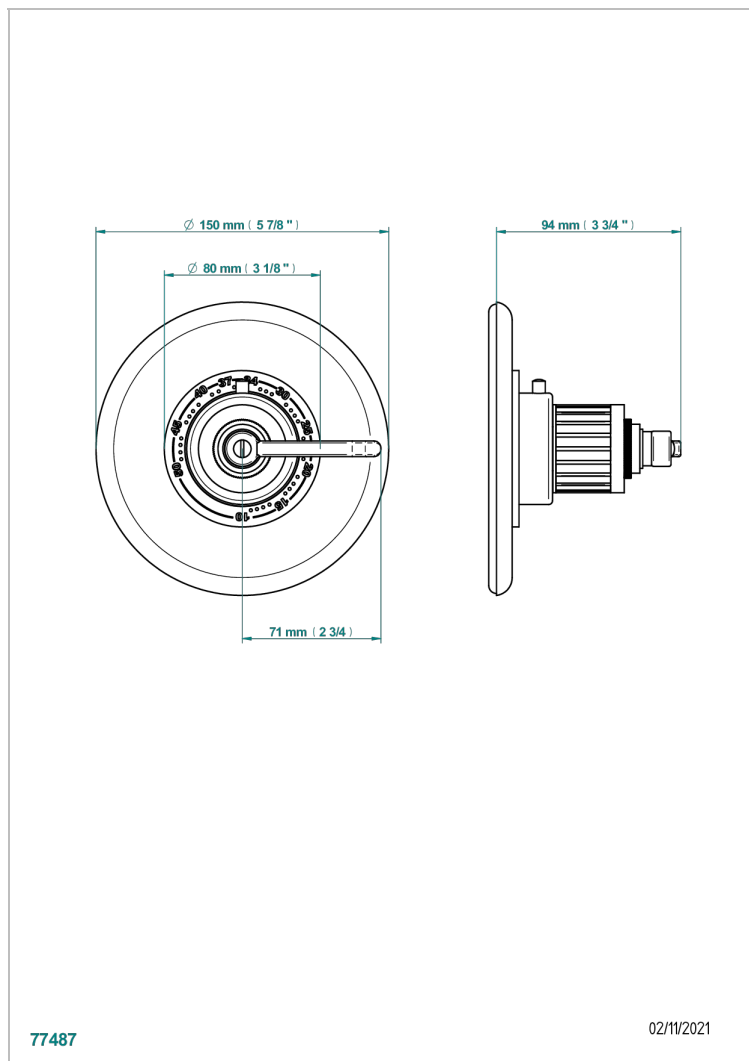

HAMPTONS WITH LEVER HANDLES

G4S-15EN16EM

Trim for Eurotherm thermostat n° 8105N, 8200N, 8300

THG[®]
PARIS

CHARACTERISTIC

- Hamptons with lever handles
- Trim for Eurotherm thermostat n° 8105N, 8200N, 8300

RELATED SKU'S

- Ref. G00-8105N 1/2" Eurotherm thermostat, 40 l/min with wax cartridge
- Ref. G00-8200N 3/4" Eurotherm thermostat, 80 l/min

AVAILABLE FINITIONS

Antique nickel - H28
Black ceram - D30
Blush PVD - H62
Brass color PVD - H49
Brown bronze color PVD - F33
Gold color PVD - H52