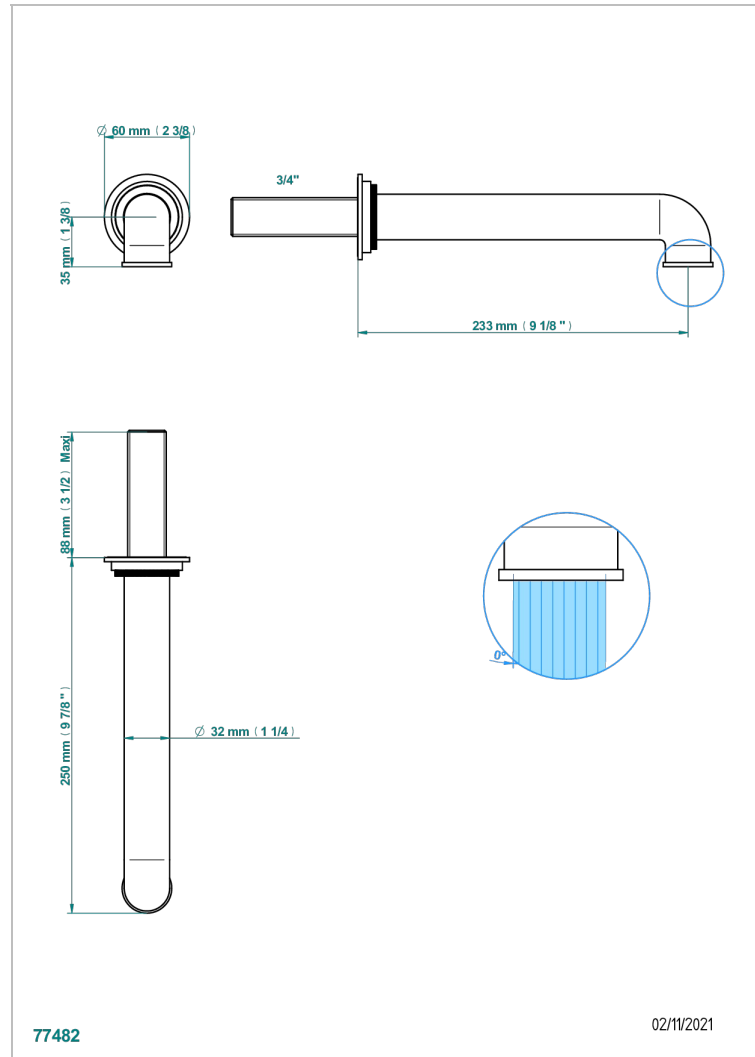

# HAMPTONS CON MANETAS

G4S-42SGB

Wall mounted bath spout, without T junction

THG<sup>®</sup>  
PARIS

## CARACTERÍSTICAS

- Hamptons con manetas
- Wall mounted bath spout, without T junction