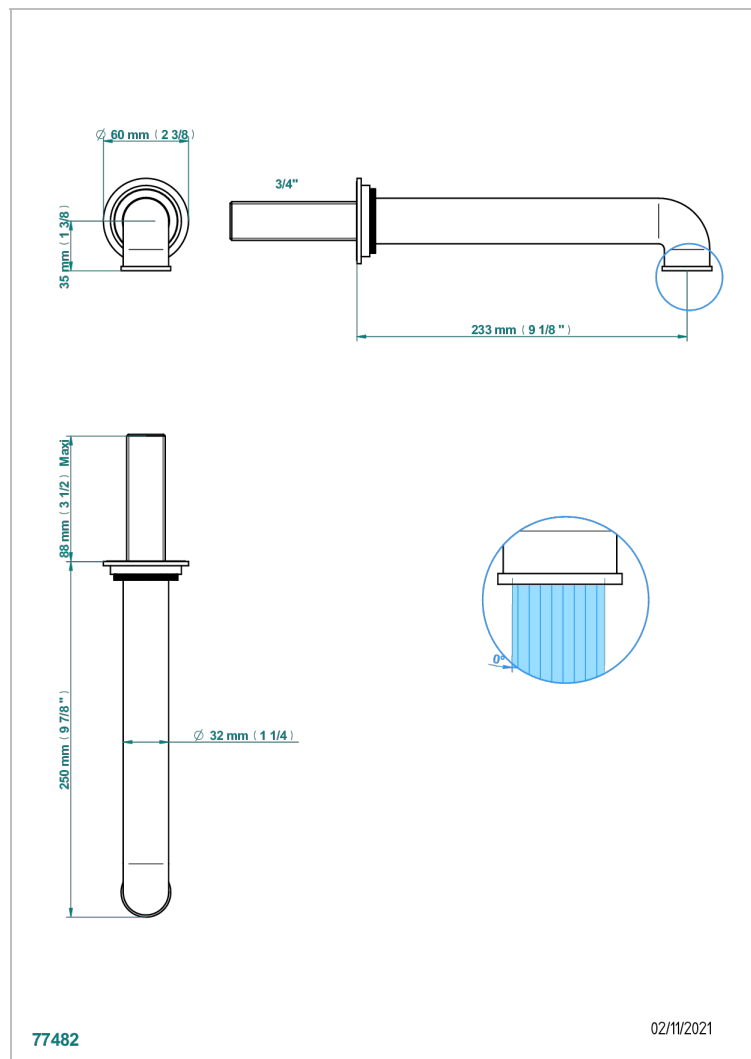

HAMPTONS WITH LEVER HANDLES

G4S-42SGB

Bath spout, wall mounted

CHARACTERISTIC

- Hamptons with lever handles
- Bath spout, wall mounted

AVAILABLE FINITIONS

Black ceram - D30
Blush PVD - H62
Brass color PVD - H49
Brown bronze color PVD - F33
Chrome polished - A02
Copper antique matt, coated - H07