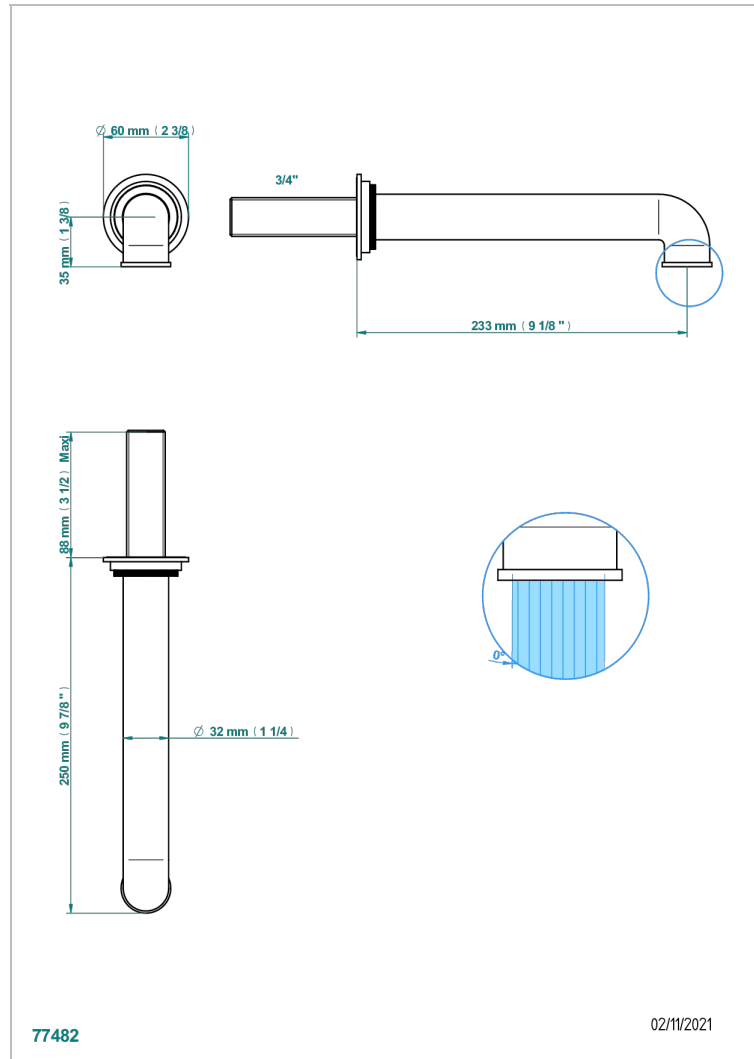

HAMPTONS WITH LEVER HANDLES

G4S-42SGB

Wall mounted bath spout, without T junction

CHARACTERISTIC

- Hamptons with lever handles
- Wall mounted bath spout, without T junction

AVAILABLE FINITIONS

Antique nickel - H28
Black ceram - D30
Blush PVD - H62
Brass color PVD - H49
Brown bronze color PVD - F33
Gold color PVD - H52