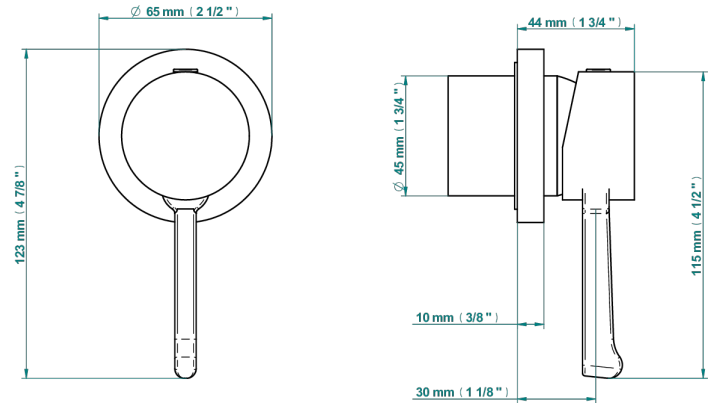

HAMPTONS CON MANETAS

G4S-6540RB

Trim only for wall mixer on rosette

THG®
PARIS