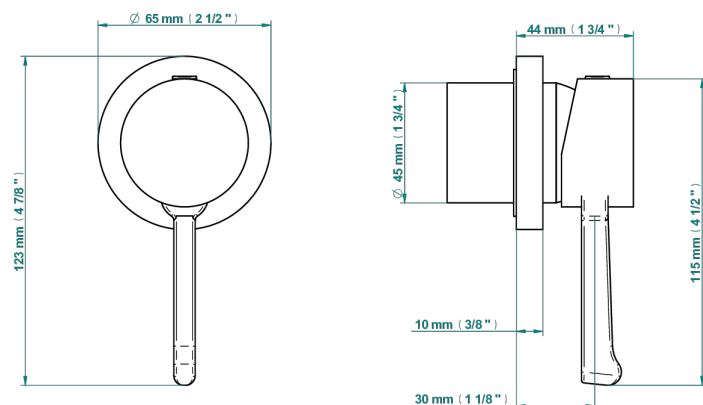

HAMPTONS WITH LEVER HANDLES

G4S-6540RB

Trim only for wall mixer on rosette

Compatible with

6540A
6540A/W

6540A/US

Tube

77471

28/10/2021

CHARACTERISTIC

- Hamptons with lever handles
- Trim only for wall mixer on rosette

RELATED SKU'S

- Ref. G00-6540A/US Built-in part for wall mounted flush fit shower mixer 2 inlets 1/2" -1 outlet 1/2" -US model

AVAILABLE FINITIONS

Black ceram - D30

Blush PVD - H62

Brass color PVD - H49

Brown bronze color PVD - F33

Chrome polished - A02

Copper antique matt, coated - H07

Gold color PVD - H52

Gold mat - F07

Gold polished - F01

Graphite PVD - H64

Light coated bronze - D01

Matt Umber PVD - H67

Matt blush PVD - H60

Matt brass color PVD - H50

Matt brown bronze color PVD - F34

Matt chrome (American satin) - C02

Matt gold color PVD - H53

Matt graphite PVD - H65

Matt nickel (American satin) - C01

Matt nickel color PVD - H56

Natural smoked Brass - A13

Nickel antique / Sovereign - H28

Nickel color PVD - H55

Nickel polished - B01

Soft gold - F30

Soft matt gold - F31

Umber PVD - H66