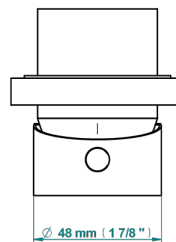

HAMPTONS WITH LEVER HANDLES

G4S-6540RB

Trim only for wall mixer on rosette

Compatible with

6540A
6540A/W

6540A/US