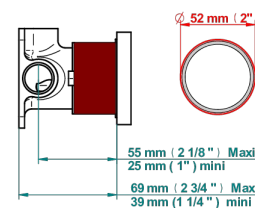

Tube

77471

28/10/2021

CHARACTERISTIC

- Hamptons with lever handles
- Trim only for wall mixer on rosette

RELATED SKU'S

- Ref. G00-6540A/US Built-in part for wall mounted flush fit shower mixer 2 inlets 1/2" -1 outlet 1/2" -US model

AVAILABLE FINITIONS

Black ceram - D30

Blush PVD - H62

Brass color PVD - H49

Brown bronze color PVD - F33

Chrome polished - A02

Copper antique matt, coated - H07

Gold color PVD - H52

Gold mat - F07

Gold polished - F01

Graphite PVD - H64

Light coated bronze - D01

Matt Umber PVD - H67

Matt blush PVD - H60

Matt brass color PVD - H50

Matt brown bronze color PVD - F34

Matt chrome (American satin) - C02

Matt gold color PVD - H53

Matt graphite PVD - H65

Matt nickel (American satin) - C01

Matt nickel color PVD - H56

Natural smoked Brass - A13

Nickel antique / Sovereign - H28

Nickel color PVD - H55

Nickel polished - B01

Soft gold - F30

Soft matt gold - F31

Umber PVD - H66