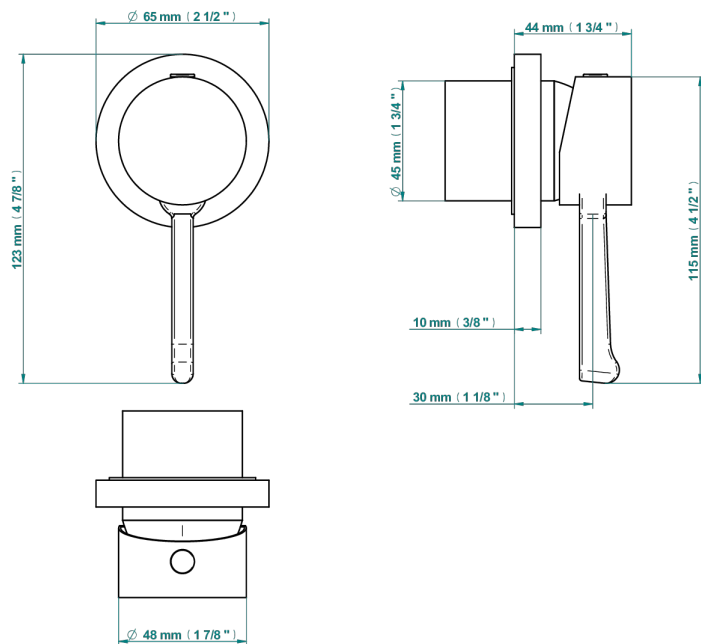

HAMPTONS WITH LEVER HANDLES

G4S-6540RB

Trim only for wall mixer on rosette

Compatible with

6540A
6540A/W

6540A/US

Tube

77471

28/10/2021

CHARACTERISTIC

- Hamptons with lever handles
- Trim only for wall mixer on rosette

RELATED SKU'S

- Ref. G00-6540A Rough parts for wall mounted flush fit shower mixer 2 x 1/2" inlets 1 x 1/2" outlet

AVAILABLE FINITIONS

Antique nickel - H28
Black ceram - D30
Blush PVD - H62
Brass color PVD - H49
Brown bronze color PVD - F33
Gold color PVD - H52

Graphite PVD - H64
Lacquered light bronze - D01
Matt Umber PVD - H67
Matt blush PVD - H60
Matt brass color PVD - H50
Matt brown bronze color PVD - F34

Matt chrome - C02
Matt gold - F07
Matt gold color PVD - H53
Matt graphite PVD - H65
Matt nickel (color finish) - C01
Matt nickel color PVD - H56

Natural smoked Brass - A13
Nickel color PVD - H55
Polished chrome (color finish) - A02
Polished gold (color finish) - F01
Polished nickel - B01
Soft gold - F30

Soft matt gold - F31
Umber PVD - H66
Varnished matt antique red copper (color finish) - H07