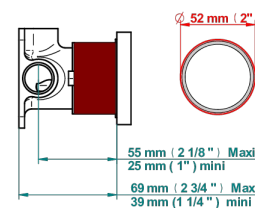

Tube

77471

28/10/2021

CHARACTERISTIC

- Hamptons with lever handles
- Trim only for wall mixer on rosette

RELATED SKU'S

- Ref. G00-6540A Rough parts for wall mounted flush fit shower mixer 2 x 1/2" inlets 1 x 1/2" outlet

AVAILABLE FINITIONS

Antique nickel - H28
Black ceram - D30
Blush PVD - H62
Brass color PVD - H49
Brown bronze color PVD - F33
Gold color PVD - H52

Graphite PVD - H64
Lacquered light bronze - D01
Matt Umber PVD - H67
Matt blush PVD - H60
Matt brass color PVD - H50
Matt brown bronze color PVD - F34

Matt chrome - C02
Matt gold - F07
Matt gold color PVD - H53
Matt graphite PVD - H65
Matt nickel (color finish) - C01
Matt nickel color PVD - H56

Natural smoked Brass - A13
Nickel color PVD - H55
Polished chrome (color finish) - A02
Polished gold (color finish) - F01
Polished nickel - B01
Soft gold - F30

Soft matt gold - F31
Umber PVD - H66
Varnished matt antique red copper (color finish) - H07