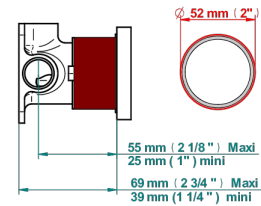

Tube

77471

28/10/2021

CHARACTERISTIC

- Hamptons
- Trim only for wall mixer on rosette

RELATED SKU'S

- Ref. G00-6540A/US Built-in part for wall mounted flush fit shower mixer 2 inlets 1/2" -1 outlet 1/2" -US model

AVAILABLE FINITIONS

Black ceram - D30
Blush PVD - H62
Brass color PVD - H49
Brown bronze color PVD - F33
Chrome polished - A02
Copper antique matt, coated - H07

Gold color PVD - H52
Gold mat - F07
Gold polished - F01
Graphite PVD - H64
Light coated bronze - D01
Matt Umber PVD - H67

Matt blush PVD - H60
Matt brass color PVD - H50
Matt brown bronze color PVD - F34
Matt chrome (American satin) - C02
Matt gold color PVD - H53
Matt graphite PVD - H65

Matt nickel (American satin) - C01
Matt nickel color PVD - H56
Natural smoked Brass - A13
Nickel antique / Sovereign - H28
Nickel color PVD - H55
Nickel polished - B01

Soft gold - F30
Soft matt gold - F31
Umber PVD - H66