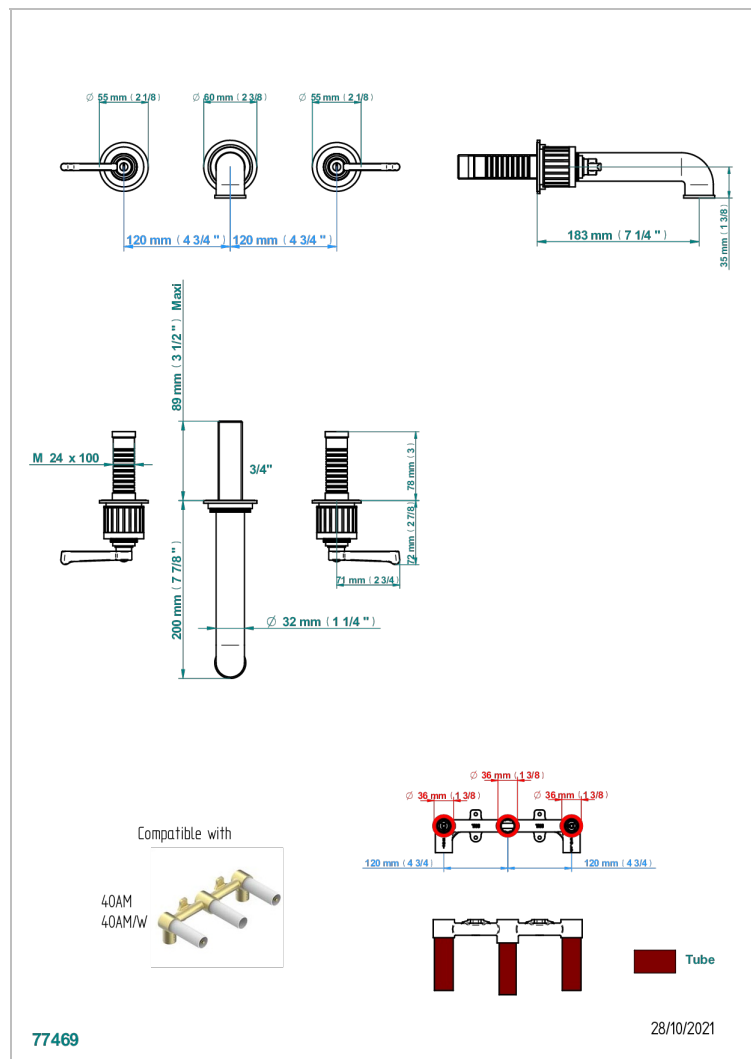

HAMPTONS WITH LEVER HANDLES

G4S-41GB

Trim for wall mounted 3-hole bath set only

CHARACTERISTIC

- Hamptons with lever handles
- Trim for wall mounted 3-hole bath set only

RELATED SKU'S

- Ref. G00-40AM/US Rough parts for wall set (one counter clockwise and one clockwise cartridges)