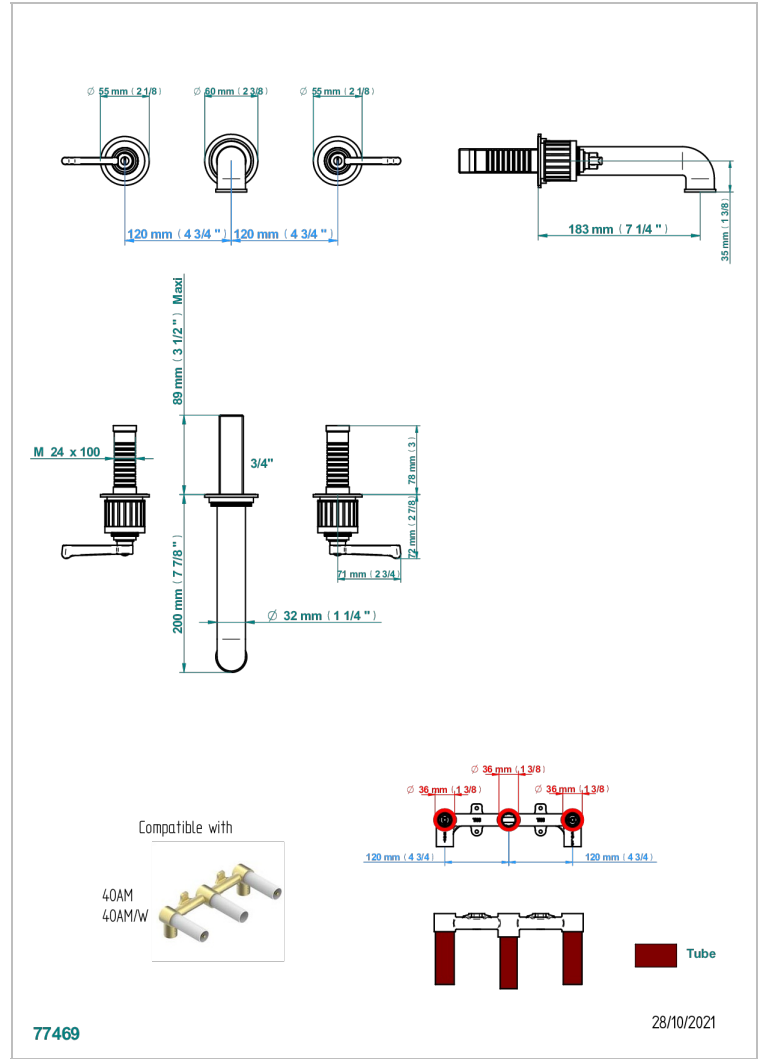

# HAMPTONS CON MANETAS

G4S-41GB

Trim only for wall mounted 3-hole bath mixer

## CARACTERÍSTICAS

- Hamptons con manetas
- Trim only for wall mounted 3-hole bath mixer

## PRODUCTOS RELACIONADOS

- Ref. G00-40AC Rough parts for wall mounted 3 hole mixer, cross handle version
- Ref. G00-40AM Rough parts for wall mounted 3 hole mixer, lever handle version