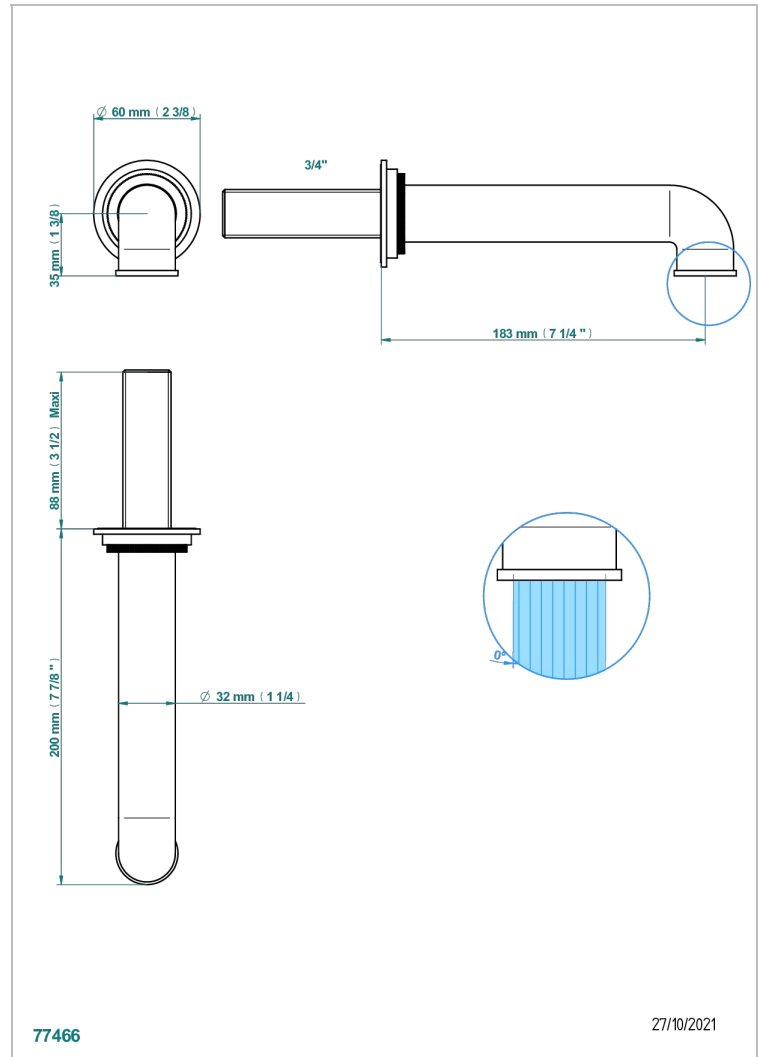

# HAMPTONS CON MANETAS

G4S-42GB

Wall mounted bath spout, without T junction

THG<sup>®</sup>  
PARIS

## CARACTERÍSTICAS

- Hamptons con manetas
- Wall mounted bath spout, without T junction