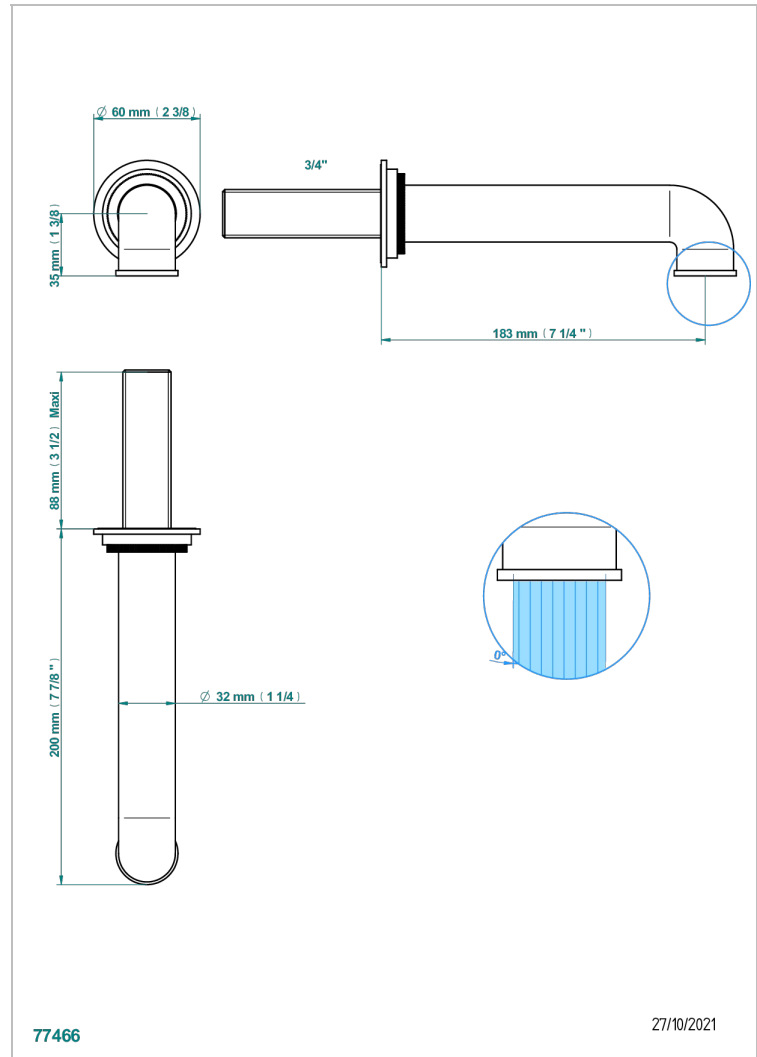

# HAMPTONS WITH LEVER HANDLES

G4S-42GB

Bath spout, wall mounted

THG<sup>®</sup>  
PARIS

## CHARACTERISTIC

- Hamptons with lever handles
- Bath spout, wall mounted