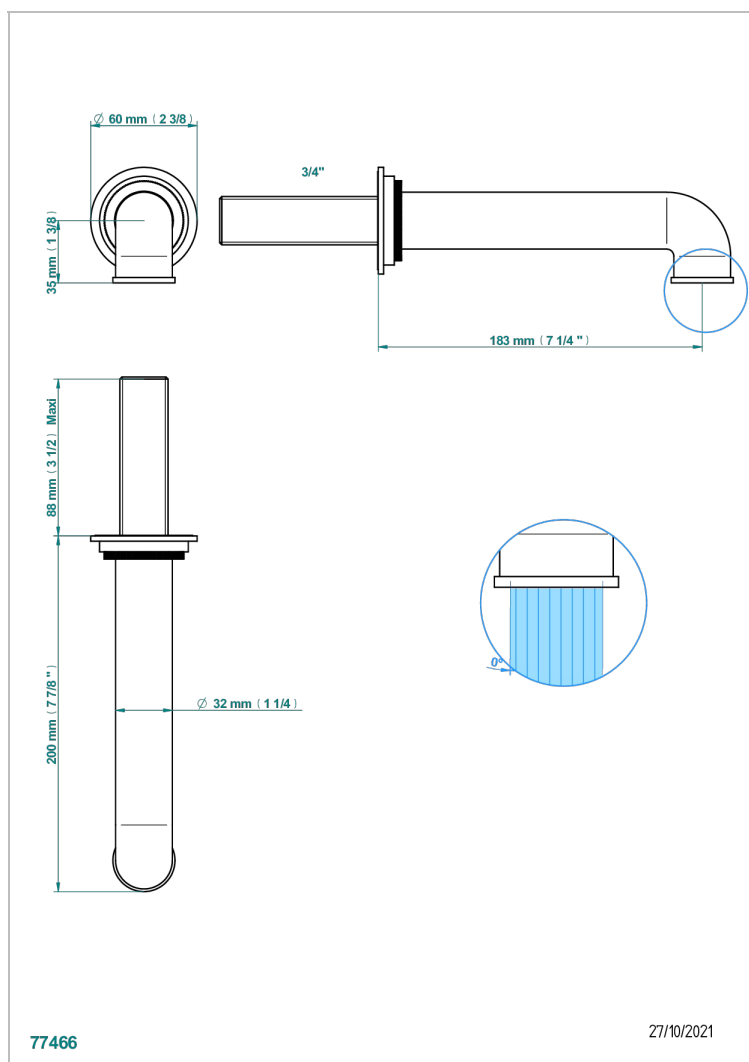

HAMPTONS WITH LEVER HANDLES

G4S-42GB

Wall mounted bath spout, without T junction

THG
PARIS

CHARACTERISTIC

- Hamptons with lever handles
- Wall mounted bath spout, without T junction

AVAILABLE FINITIONS

Antique nickel - H28
Black ceram - D30
Blush PVD - H62
Brass color PVD - H49
Brown bronze color PVD - F33
Gold color PVD - H52