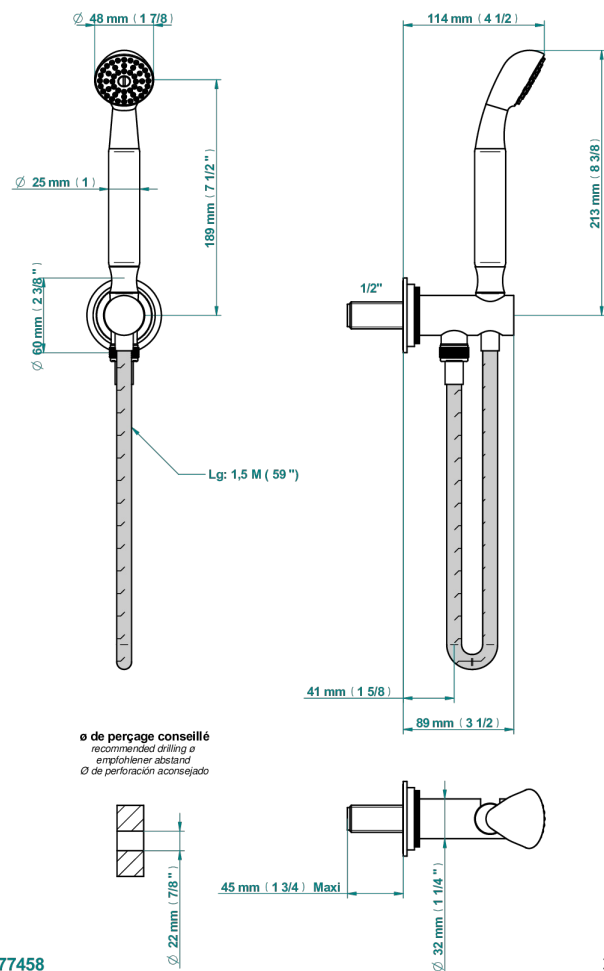

HAMPTONS WITH LEVER HANDLES

G4S-54

Wall mounted stylised handshower, hose and elbow with rest

77458

27/10/2021

CHARACTERISTIC

- Hamptons with lever handles
- Wall mounted stylised handshower, hose and elbow with rest

AVAILABLE FINITIONS

Antique nickel - H28
Black ceram - D30
Blush PVD - H62
Brass color PVD - H49
Brown bronze color PVD - F33
Gold color PVD - H52

Graphite PVD - H64
Lacquered light bronze - D01
Matt Umber PVD - H67
Matt blush PVD - H60
Matt brass color PVD - H50
Matt brown bronze color PVD - F34