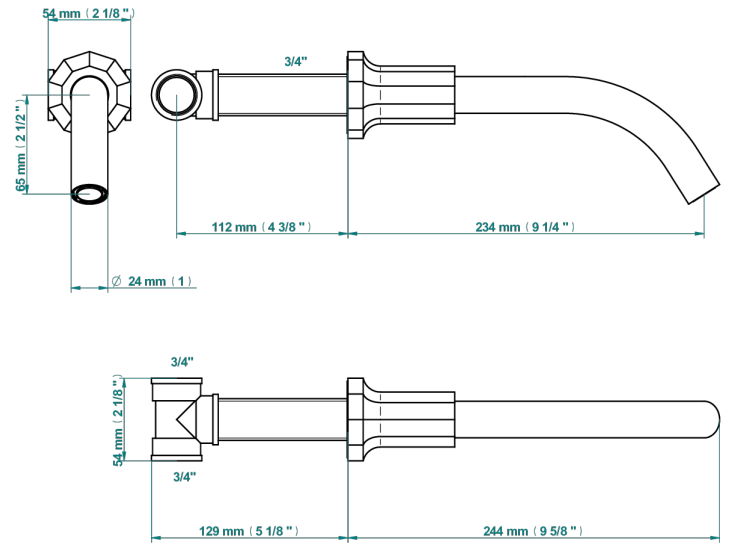

LES ONDES

G8A-22G

Wall mounted bath spout, goliath

THG[®]
PARIS

77450

09/06/2022

CHARACTERISTIC

- Les Ondes
- Wall mounted bath spout, goliath