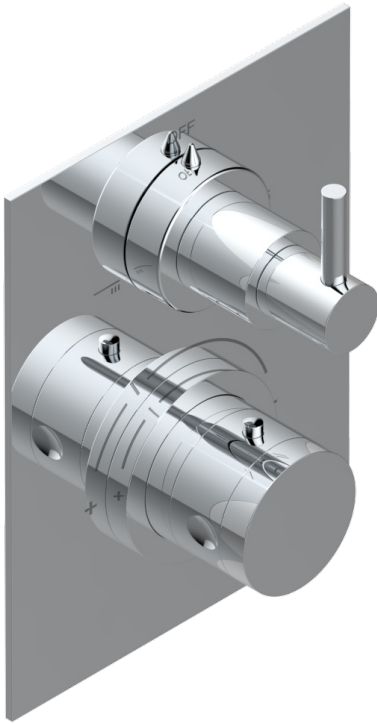

NANO WITH LEVER

G5B-5500BECO31

Thermostatic mixer trim with diverter, 2 Outlets . ITEM codes 5 500AECO . Eco model (laser engraving, plate 3 mm thickness and one style-handle only)

CHARACTERISTIC

- Nano with lever
- Thermostatic mixer trim with diverter, 2 Outlets . ITEM codes 5 500AECO . Eco model (laser engraving, plate 3 mm thickness and one style-handle only)

AVAILABLE FINITIONS

Antique nickel - H28
Black ceram - D30
Matt chrome - C02
Matt gold - F07
Matt nickel (color finish) - C01
Polished chrome (color finish) - A02

Polished chrome / Polished gold (color finish) - G02
Polished gold (color finish) - F01
Polished nickel - B01
Soft gold - F30
Soft matt gold - F31