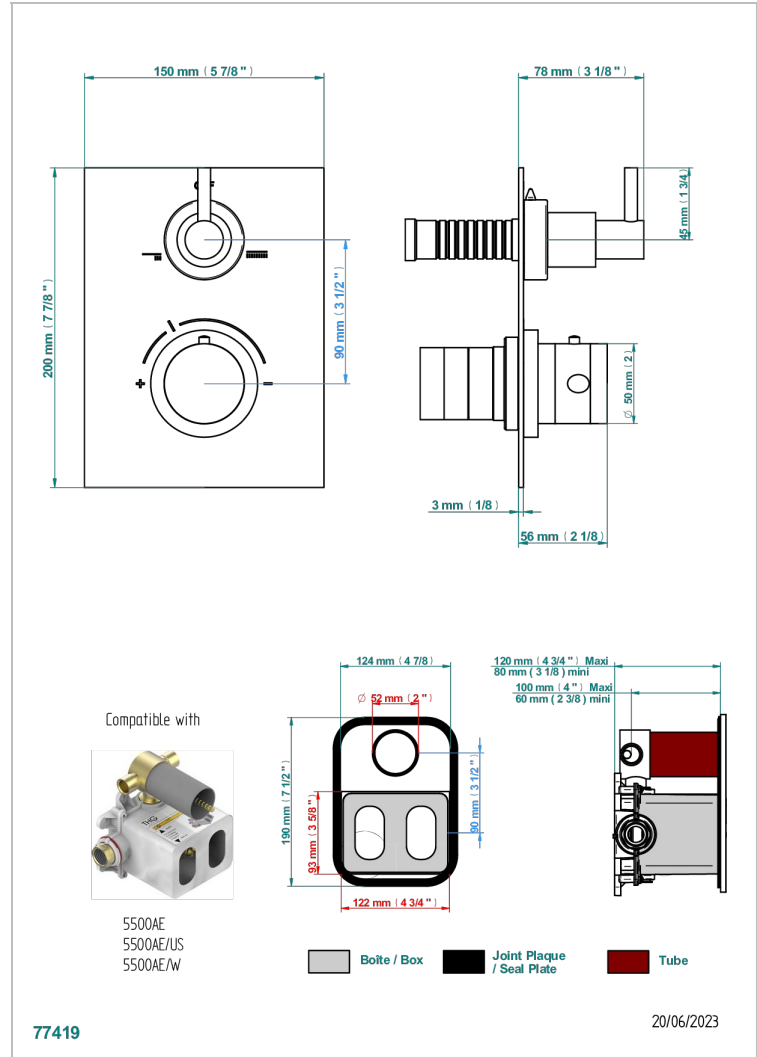

NANO WITH LEVER

G5B-5500BECO31

Thermostatic mixer trim with diverter, 2 Outlets . ITEM codes 5 500AECO . Eco model (laser engraving, plate 3 mm thickness and one style-handle only)

CHARACTERISTIC

- Nano with lever
- Thermostatic mixer trim with diverter, 2 Outlets . ITEM codes 5 500AECO . Eco model (laser engraving, plate 3 mm thickness and one style-handle only)

AVAILABLE FINITIONS

Antique nickel - H28
Black ceram - D30
Matt chrome - C02
Matt gold - F07
Matt nickel (color finish) - C01
Polished chrome (color finish) - A02

Polished chrome / Polished gold (color finish) - G02
Polished gold (color finish) - F01
Polished nickel - B01
Soft gold - F30
Soft matt gold - F31