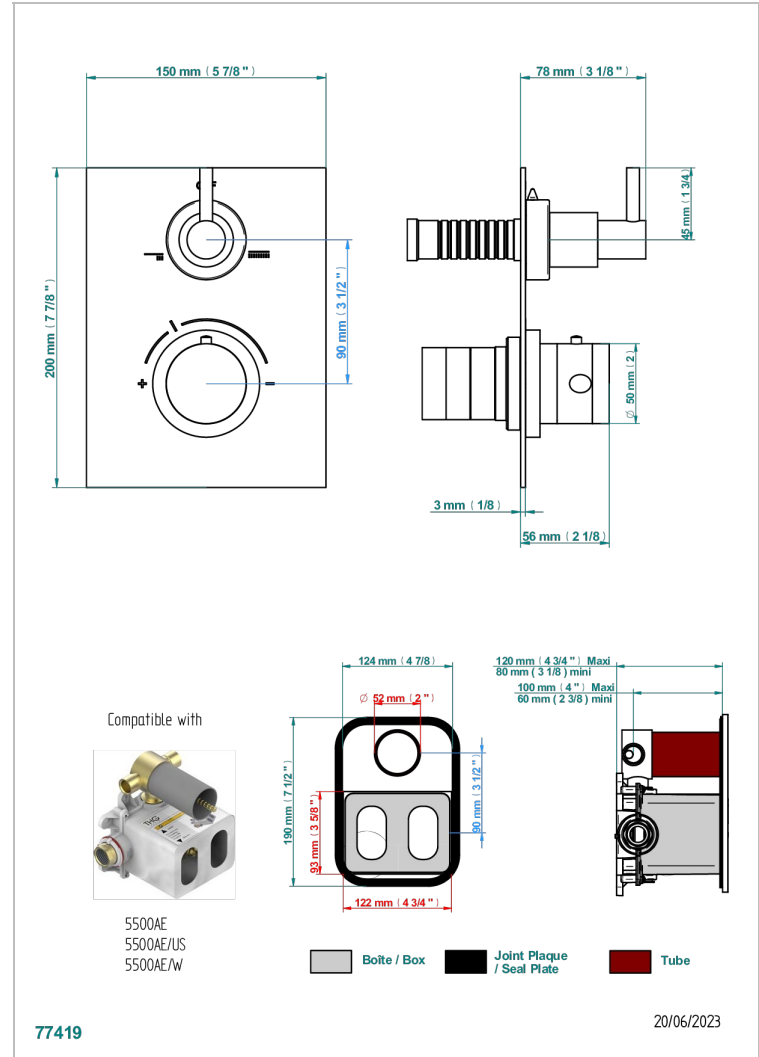

NANO WITH LEVER

G5B-5500BECO31

Thermostatic mixer trim with diverter, 2 Outlets . ITEM codes 5 500AECO . Eco model (laser engraving, plate 3 mm thickness and one style-handle only)

CHARACTERISTIC

- Nano with lever
- Thermostatic mixer trim with diverter, 2 Outlets . ITEM codes 5 500AECO . Eco model (laser engraving, plate 3 mm thickness and one style-handle only)

AVAILABLE FINITIONS

Antique nickel - H28
Black ceram - D30
Matt chrome - C02
Matt gold - F07
Matt nickel (color finish) - C01
Polished chrome (color finish) - A02

Polished chrome / Polished gold (color finish) - G02
Polished gold (color finish) - F01
Polished nickel - B01
Soft gold - F30
Soft matt gold - F31