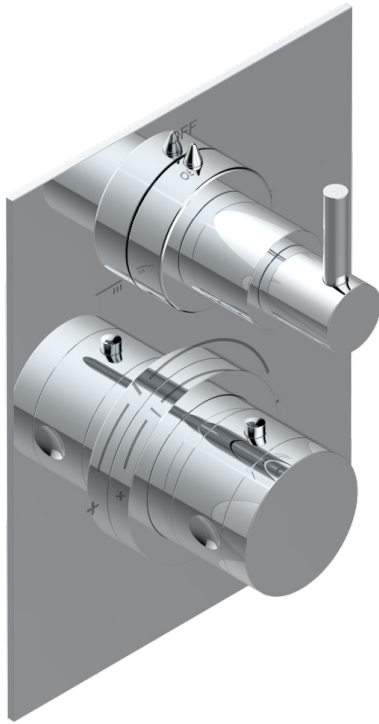

NANO WITH LEVER

G5B-5500BECO31

Thermostatic mixer trim with diverter, 2 Outlets . ITEM codes 5 500AECO . Eco model (laser engraving, plate 3 mm thickness and one style-handle only)

CHARACTERISTIC

- Nano with lever
- Thermostatic mixer trim with diverter, 2 Outlets . ITEM codes 5 500AECO . Eco model (laser engraving, plate 3 mm thickness and one style-handle only)

AVAILABLE FINITIONS

Antique nickel - H28
Black ceram - D30
Matt chrome - C02
Matt gold - F07
Matt nickel (color finish) - C01
Polished chrome (color finish) - A02

Polished chrome / Polished gold (color finish) - G02
Polished gold (color finish) - F01
Polished nickel - B01
Soft gold - F30
Soft matt gold - F31