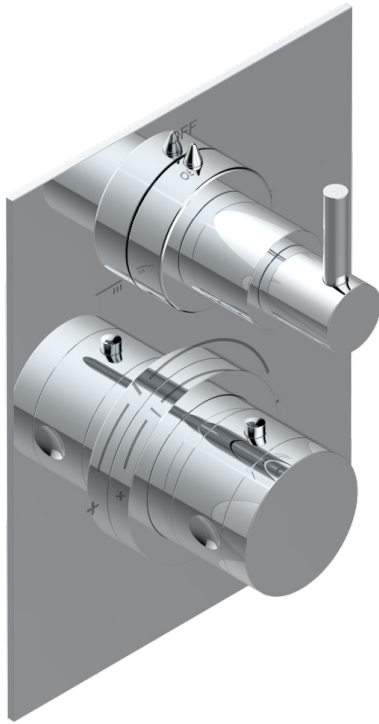

## G5A-5500BECO31

Thermostatic mixer trim with diverter, 2 Outlets . ITEM codes 5 500AECO . Eco model (laser engraving, plate 3 mm thickness and one style-handle only)

## CHARACTERISTIC

- Nano
- Thermostatic mixer trim with diverter, 2 Outlets . ITEM codes 5 500AECO . Eco model (laser engraving, plate 3 mm thickness and one style-handle only)

## AVAILABLE FINITIONS

- Antique nickel - H28
- Black ceram - D30
- Matt chrome - C02
- Matt gold - F07
- Matt nickel (color finish) - C01
- Polished chrome (color finish) - A02

- Polished chrome / Polished gold (color finish) - G02
- Polished gold (color finish) - F01
- Polished nickel - B01
- Soft gold - F30
- Soft matt gold - F31