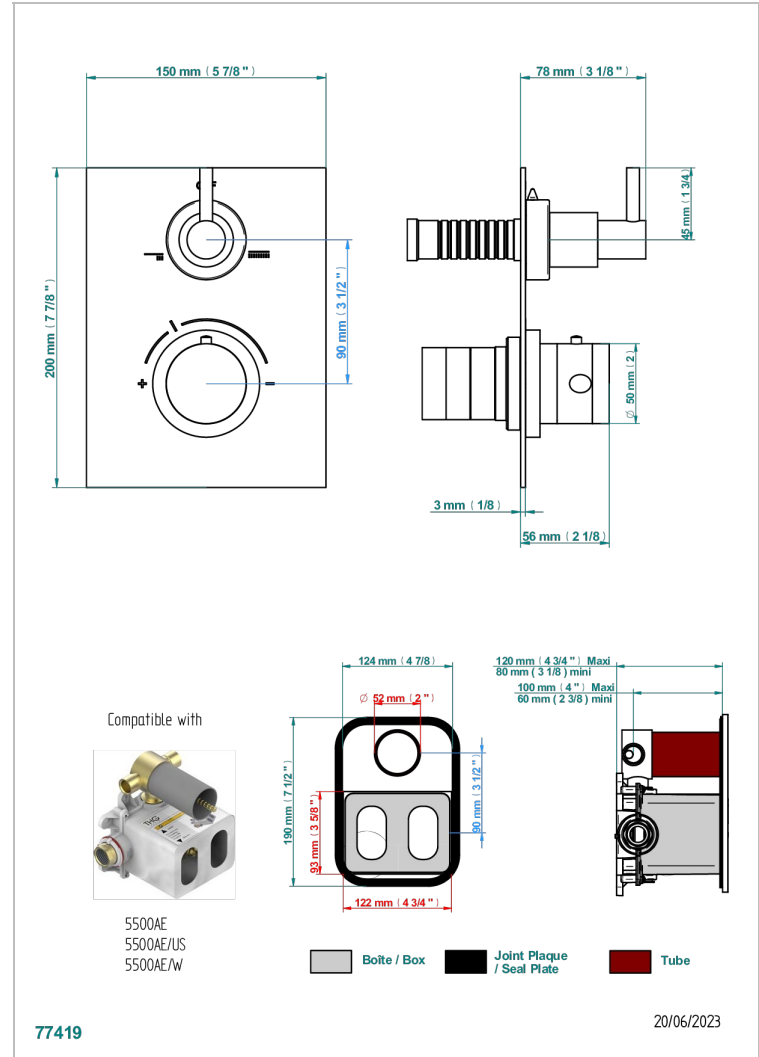

## G5A-5500BECO31

Thermostatic mixer trim with diverter, 2 Outlets . ITEM codes 5 500AECO . Eco model (laser engraving, plate 3 mm thickness and one style-handle only)

## CHARACTERISTIC

- Nano
- Thermostatic mixer trim with diverter, 2 Outlets . ITEM codes 5 500AECO . Eco model (laser engraving, plate 3 mm thickness and one style-handle only)