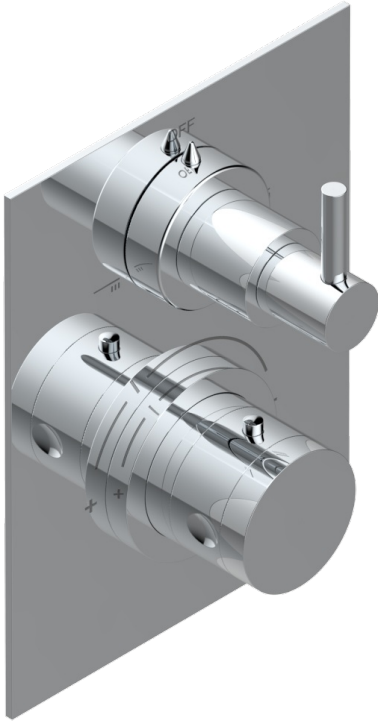

G5A-5500BECO31

Thermostatic mixer trim with diverter, 2 Outlets . ITEM codes 5 500AECO . Eco model (laser engraving, plate 3 mm thickness and one style-handle only)

CHARACTERISTIC

- Nano
- Thermostatic mixer trim with diverter, 2 Outlets . ITEM codes 5 500AECO . Eco model (laser engraving, plate 3 mm thickness and one style-handle only)

AVAILABLE FINITIONS

- Antique nickel - H28
- Black ceram - D30
- Matt chrome - C02
- Matt gold - F07
- Matt nickel (color finish) - C01
- Polished chrome (color finish) - A02
- Polished chrome / Polished gold (color finish) - G02
- Polished gold (color finish) - F01
- Polished nickel - B01
- Soft gold - F30
- Soft matt gold - F31