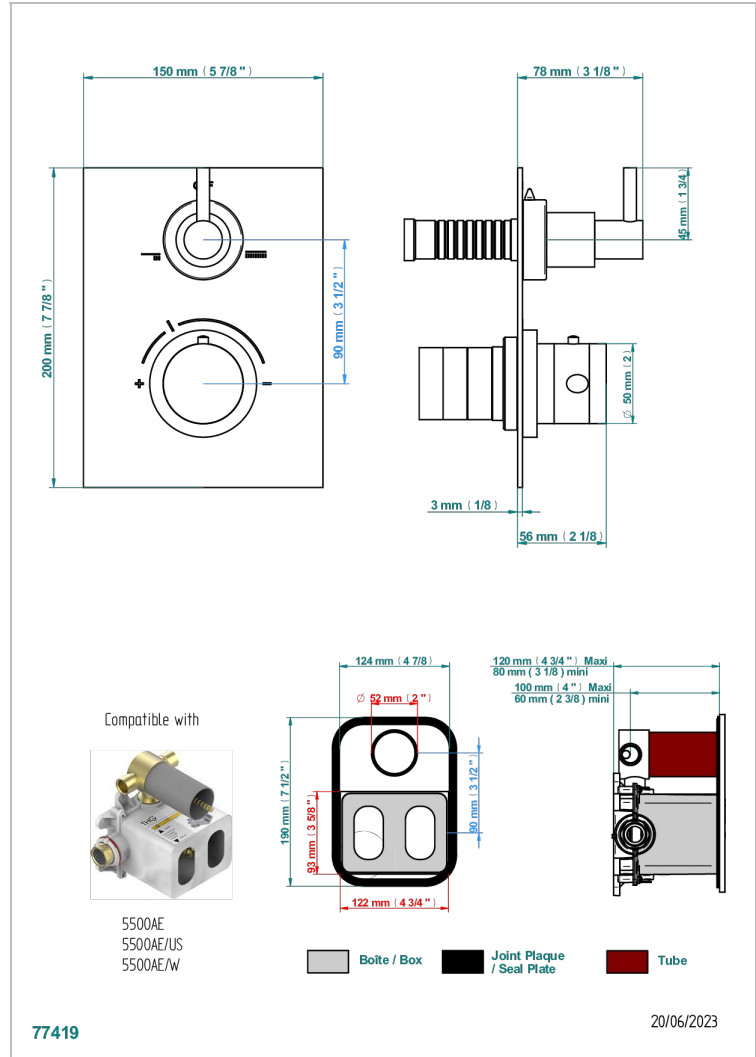

G5A-5500BECO31

Thermostatic mixer trim with diverter, 2 Outlets . ITEM codes 5 500AECO . Eco model (laser engraving, plate 3 mm thickness and one style-handle only)

CHARACTERISTIC

- Nano
- Thermostatic mixer trim with diverter, 2 Outlets . ITEM codes 5 500AECO . Eco model (laser engraving, plate 3 mm thickness and one style-handle only)

AVAILABLE FINITIONS

- Antique nickel - H28
- Black ceram - D30
- Matt chrome - C02
- Matt gold - F07
- Matt nickel (color finish) - C01
- Polished chrome (color finish) - A02
- Polished chrome / Polished gold (color finish) - G02
- Polished gold (color finish) - F01
- Polished nickel - B01
- Soft gold - F30
- Soft matt gold - F31