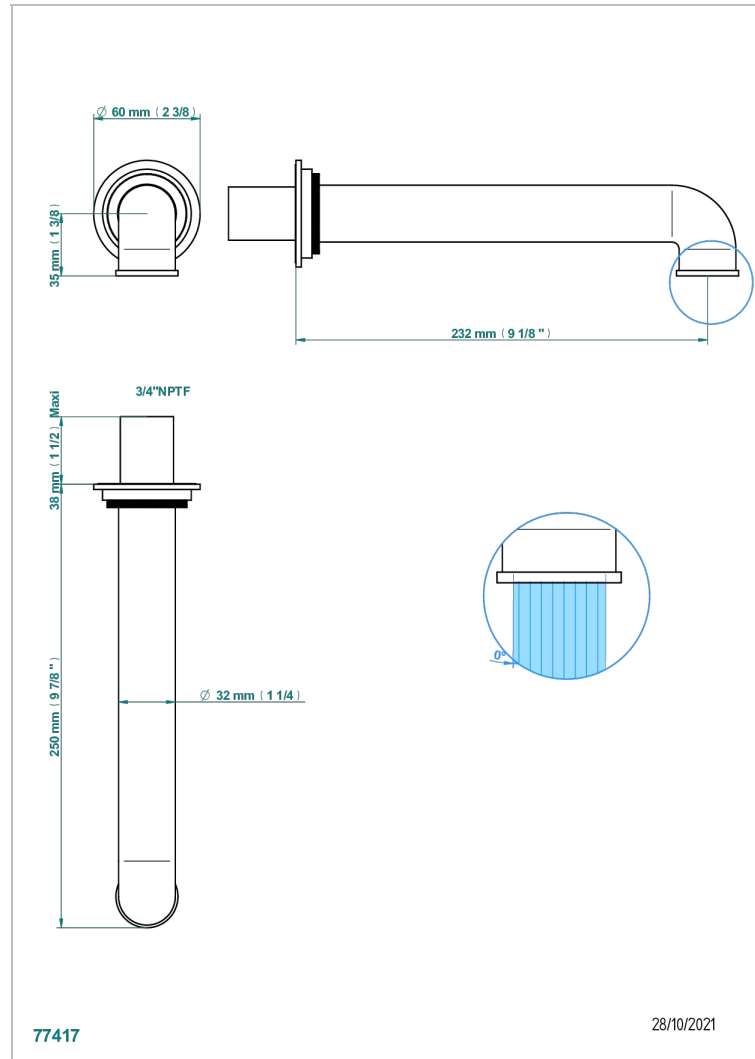

HAMPTONS WITH LEVER HANDLES

G4S-22SG/US

Wall mounted tub spout

77417

28/10/2021

CHARACTERISTIC

- ASME : ASME A112.18.1-2011/CSA B125.1-11

STANDARDS