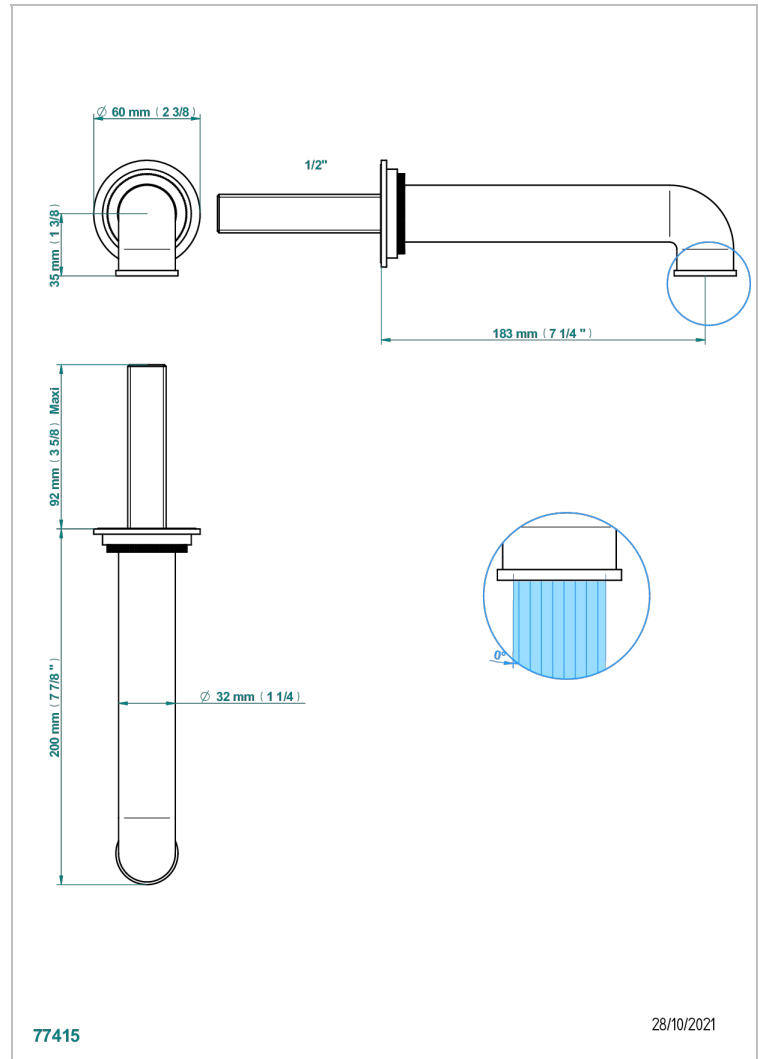

HAMPTONS CON MANETAS

G4S-22GAB

Wall mounted basin, goliath spout, 1/2" , without T junction

THG[®]
PARIS

CARACTERÍSTICAS

- Hamptons con manetas
- Wall mounted basin, goliath spout, 1/2" , without T junction