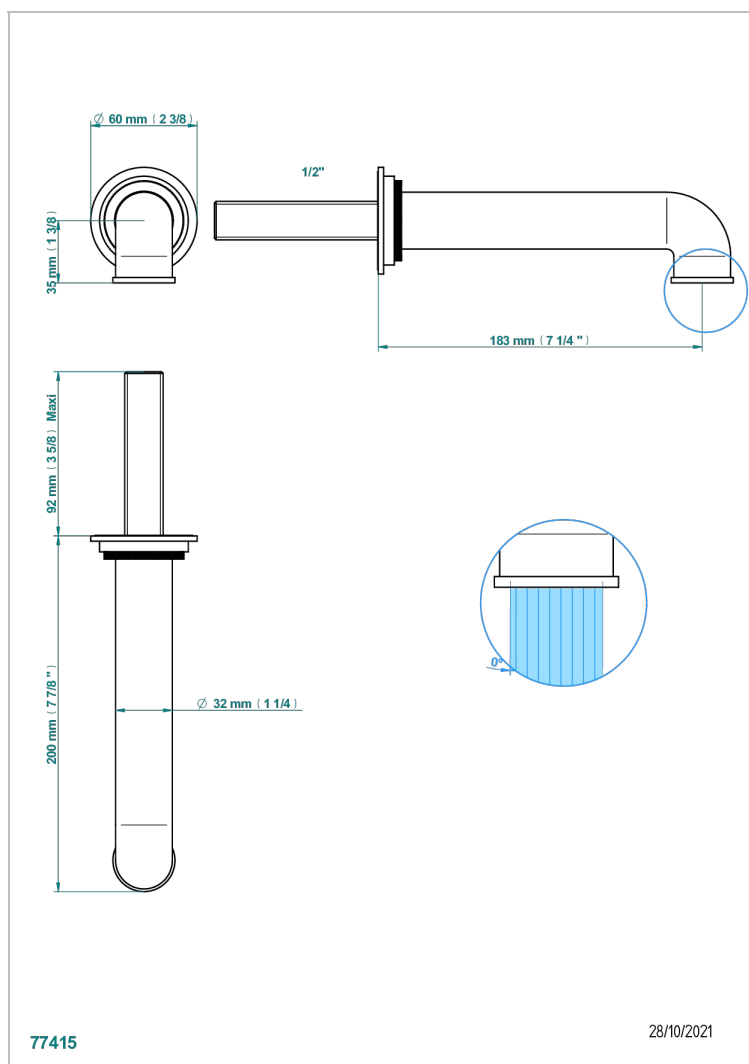

HAMPTONS WITH LEVER HANDLES

G4S-22GAB

Wall mounted basin, goliath spout, 1/2" , without T junction

THG[®]
PARIS

CHARACTERISTIC

- Hamptons with lever handles
- Wall mounted basin, goliath spout, 1/2" , without T junction