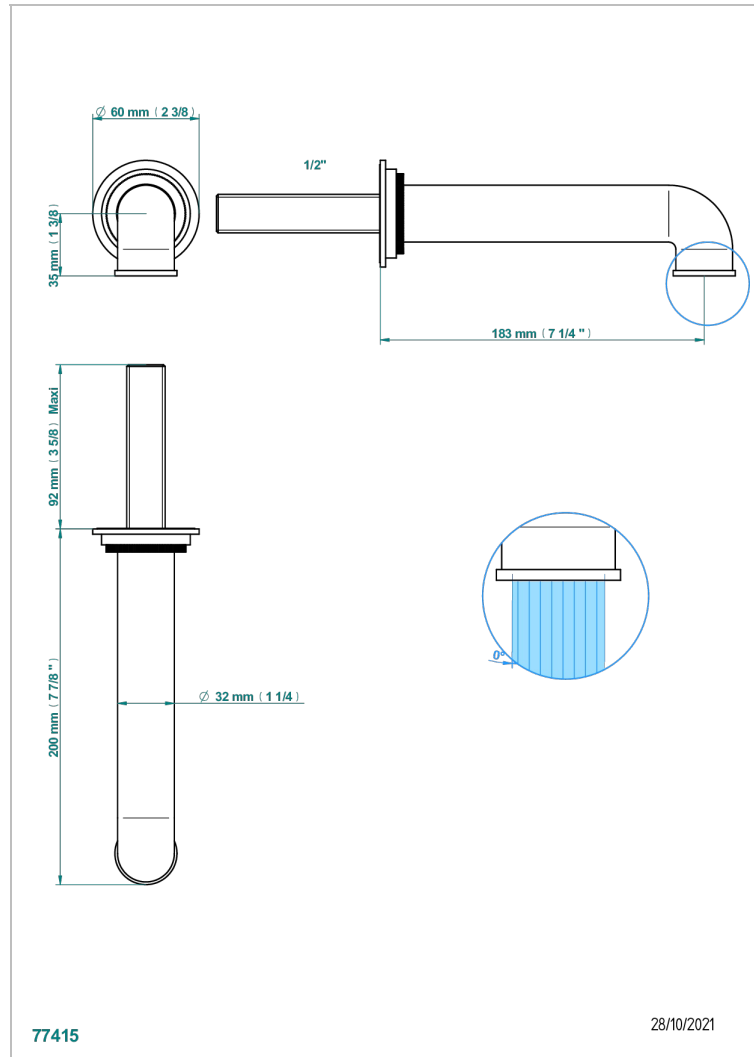

HAMPTONS WITH LEVER HANDLES

G4S-22GAB

Wall mounted basin, goliath spout, 1/2" , without T junction

THG
PARIS

77415

28/10/2021

CHARACTERISTIC

- Hamptons with lever handles
- Wall mounted basin, goliath spout, 1/2" , without T junction

RELATED SKU'S

- Ref. G00-309/B Free-flow basin waste with grid
- Ref. G00-309/S Bottle Trap only for waste
- Ref. G00-316 Click waste
- Ref. G00-308T Adjustable bottle trap, mini 45 mm - maxi 90 mm with 300 mm overflow pipe