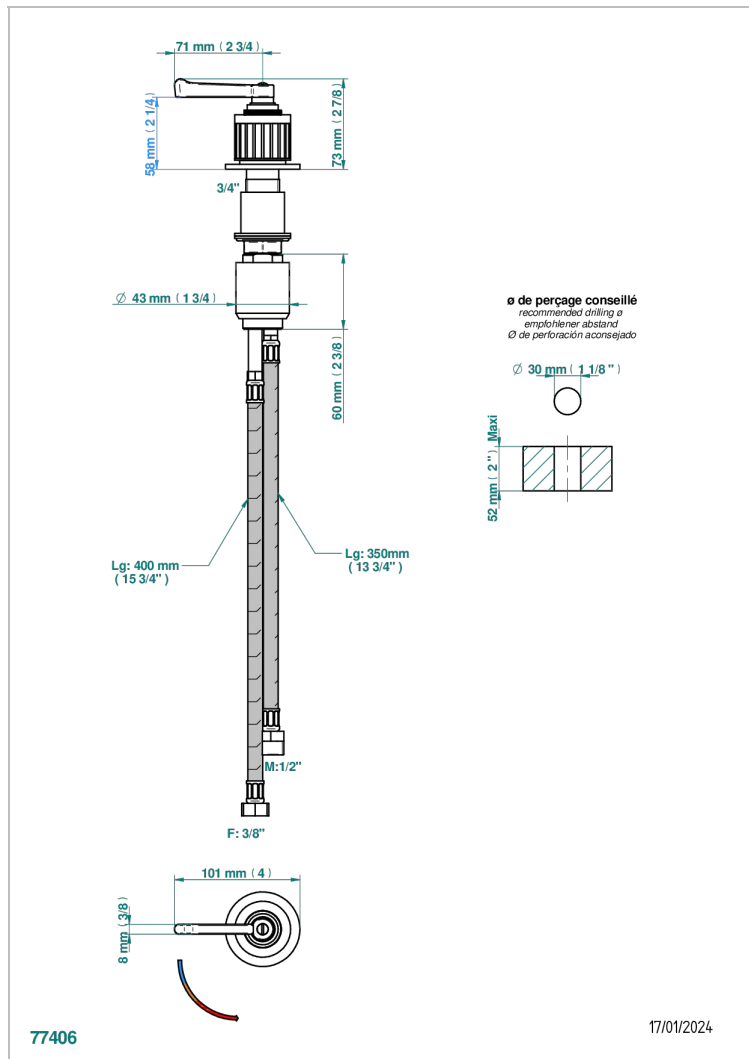

HAMPTONS WITH LEVER HANDLES

G4S-6532

Rim mounted ceramic mixer with progressive cartridge

CHARACTERISTIC

- ACS : 22ACCLY009

STANDARDS

AVAILABLE FINITIONS

Black ceram - D30
Blush PVD - H62
Brass color PVD - H49
Brown bronze color PVD - F33
Chrome polished - A02
Copper antique matt, coated - H07