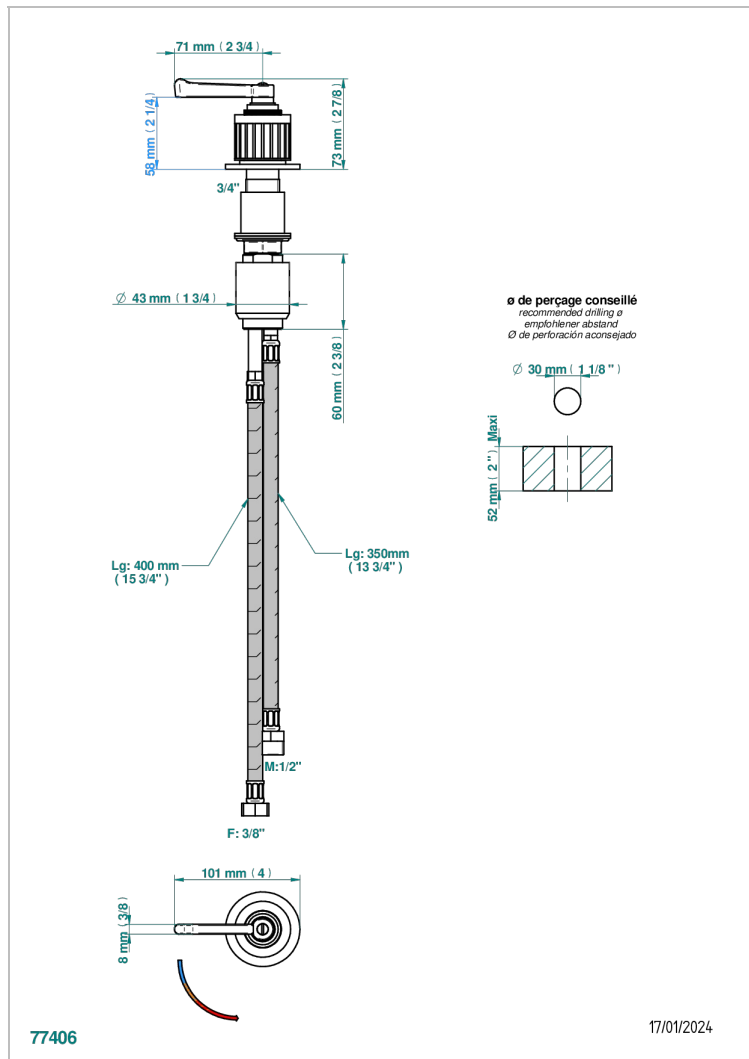

HAMPTONS WITH LEVER HANDLES

G4S-6532

Rim mounted ceramic mixer with progressive cartridge

CHARACTERISTIC

- ACS : 22ACCLY009

STANDARDS

AVAILABLE FINITIONS

Antique nickel - H28
Black ceram - D30
Blush PVD - H62
Brass color PVD - H49
Brown bronze color PVD - F33
Gold color PVD - H52