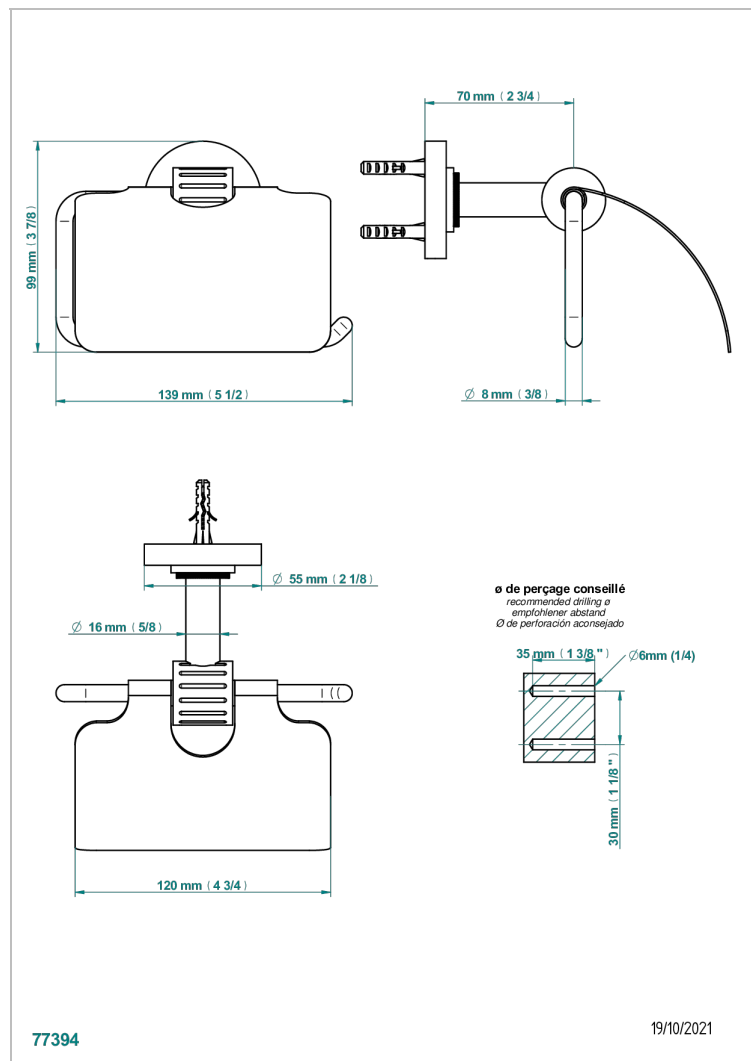

HAMPTONS WITH LEVER HANDLES

G4S-538AC

Toilet paper holder, single mount with cover

CHARACTERISTIC

- Hamptons with lever handles
- Toilet paper holder, single mount with cover

AVAILABLE FINITIONS

Black ceram - D30
Blush PVD - H62
Brass color PVD - H49
Brown bronze color PVD - F33
Chrome polished - A02
Copper antique matt, coated - H07