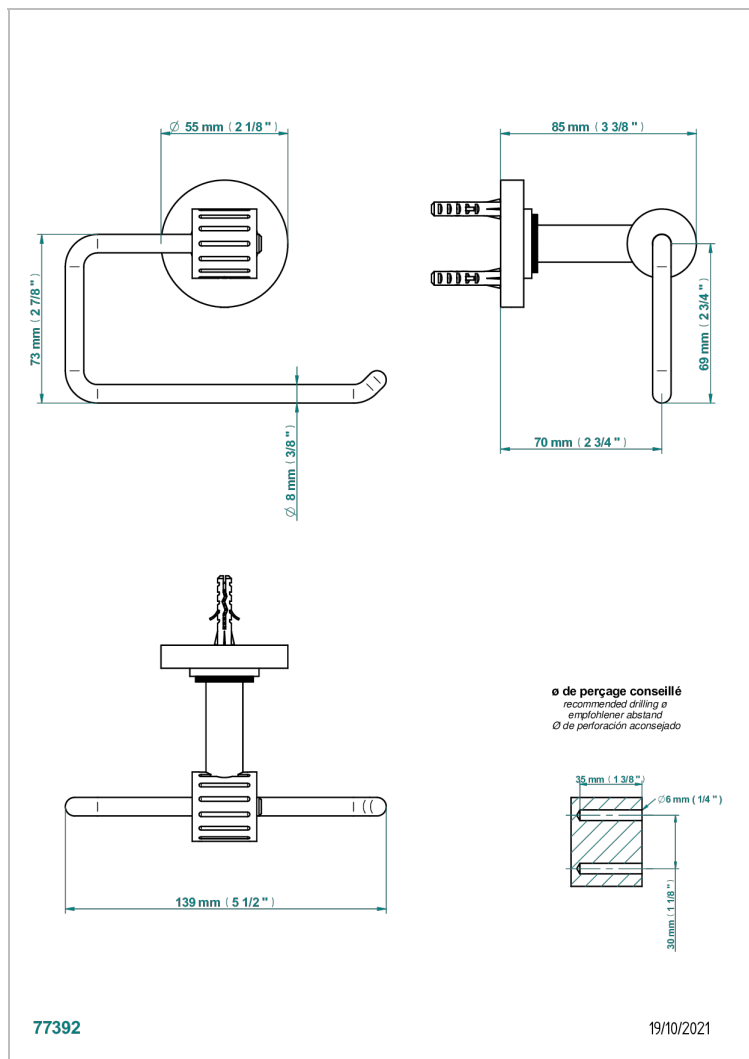

# HAMPTONS WITH LEVER HANDLES

G4S-538A

Toilet paper holder, single mount without cover

## CHARACTERISTIC

- Hamptons with lever handles
- Toilet paper holder, single mount without cover