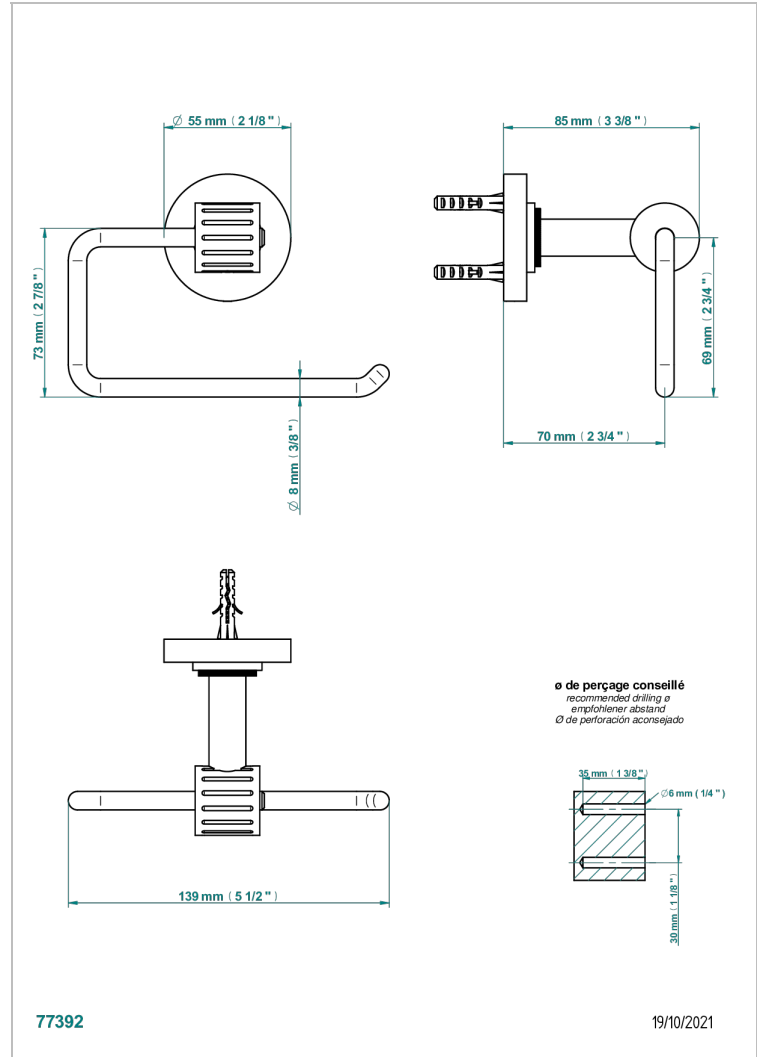

HAMPTONS

G4R-538A

Toilet paper holder, single mount without cover

CHARACTERISTIC

- Hamptons
- Toilet paper holder, single mount without cover

AVAILABLE FINITIONS

Black ceram - D30
Blush PVD - H62
Brass color PVD - H49
Brown bronze color PVD - F33
Chrome polished - A02
Copper antique matt, coated - H07