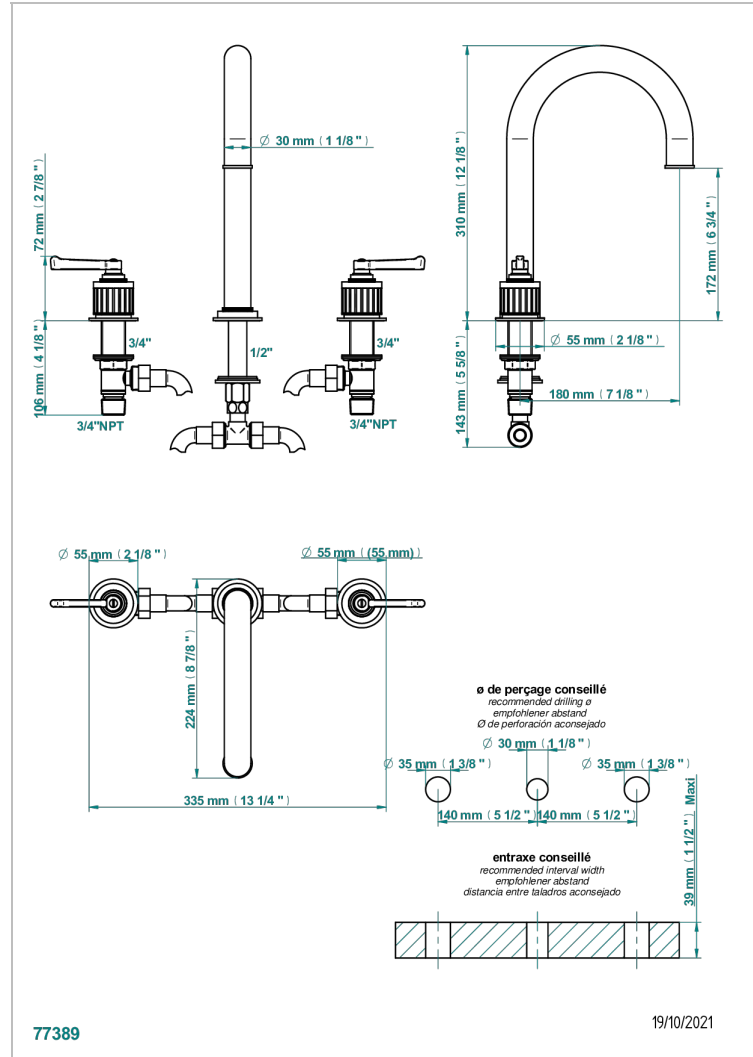

# HAMPTONS WITH LEVER HANDLES

G4S-25SGH

THG  
PARIS

Rim mounted 3-hole bath mixer, super goliath high spout

## CHARACTERISTIC

- Hampton with lever handles
- Rim mounted 3-hole bath mixer, super goliath high spout