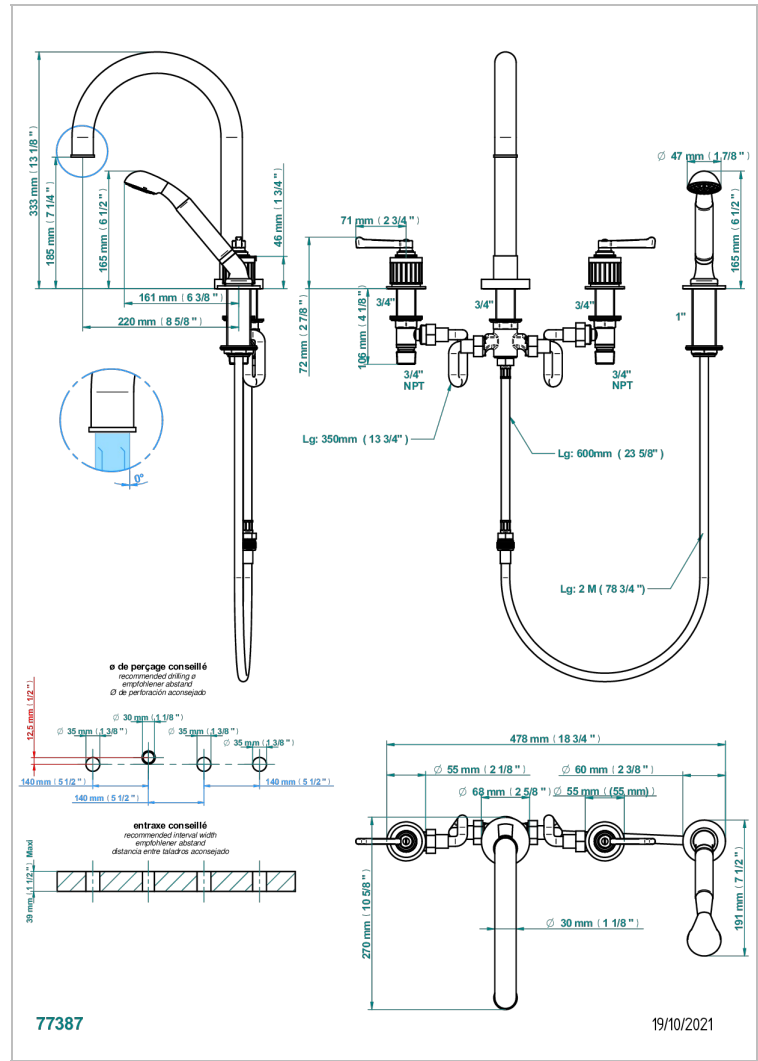

HAMPTONS WITH LEVER HANDLES

G4S-112BSGBH

Rim mounted 4-hole bath/shower mixer, diverter to super goliath high spout

CHARACTERISTIC

- ACS : 18ACCLY473

STANDARDS

AVAILABLE FINITIONS

Antique nickel - H28
Black ceram - D30
Blush PVD - H62
Brass color PVD - H49
Brown bronze color PVD - F33
Gold color PVD - H52

Graphite PVD - H64
Lacquered light bronze - D01
Matt Umber PVD - H67
Matt blush PVD - H60
Matt brass color PVD - H50
Matt brown bronze color PVD - F34

Matt chrome - C02
Matt gold - F07
Matt gold color PVD - H53
Matt graphite PVD - H65
Matt nickel (color finish) - C01
Matt nickel color PVD - H56

Natural smoked Brass - A13
Nickel color PVD - H55
Polished chrome (color finish) - A02
Polished gold (color finish) - F01
Polished nickel - B01
Soft gold - F30

Soft matt gold - F31
Umber PVD - H66
Varnished matt antique red copper (color finish) - H07