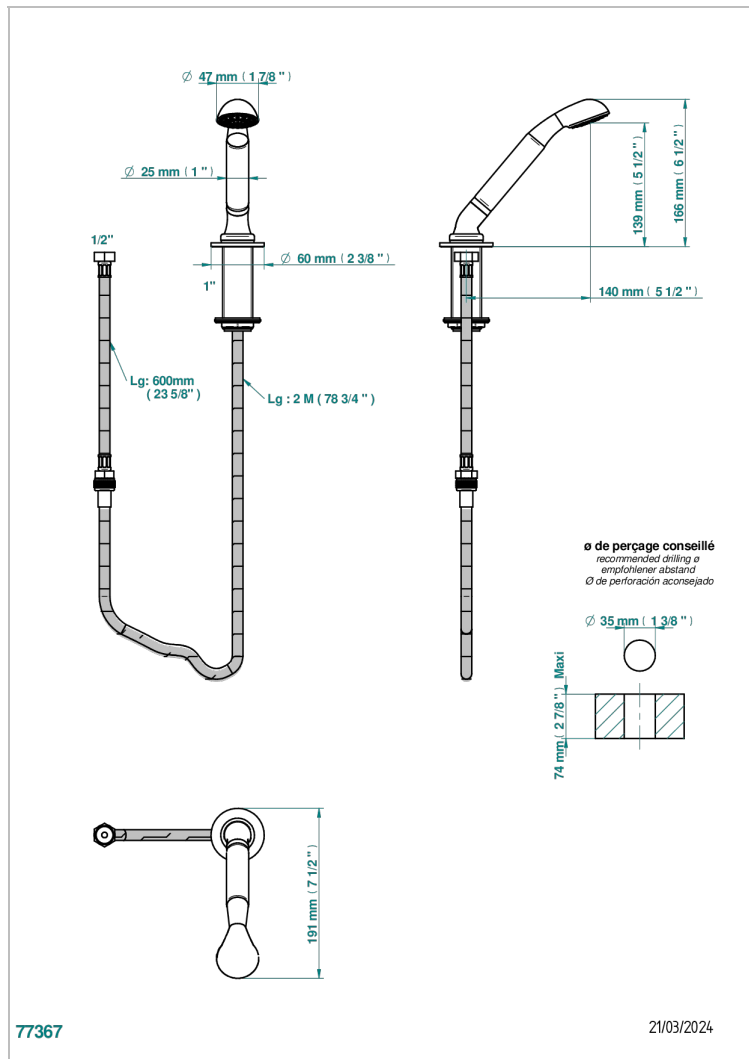

HAMPTONS WITH LEVER HANDLES

G4S-60A

Deck mounted hand shower, with hose

CHARACTERISTIC

- ACS : 20ACCLY558

STANDARDS

AVAILABLE FINITIONS

Black ceram - D30
Blush PVD - H62
Brass color PVD - H49
Brown bronze color PVD - F33
Chrome polished - A02
Copper antique matt, coated - H07

Gold color PVD - H52
Gold mat - F07
Gold polished - F01
Graphite PVD - H64
Light coated bronze - D01
Matt Umber PVD - H67

Matt blush PVD - H60
Matt brass color PVD - H50
Matt brown bronze color PVD - F34
Matt chrome (American satin) - C02
Matt gold color PVD - H53
Matt graphite PVD - H65

Matt nickel (American satin) - C01
Matt nickel color PVD - H56
Natural smoked Brass - A13
Nickel antique / Sovereign - H28
Nickel color PVD - H55
Nickel polished - B01

Soft gold - F30
Soft matt gold - F31
Umber PVD - H66