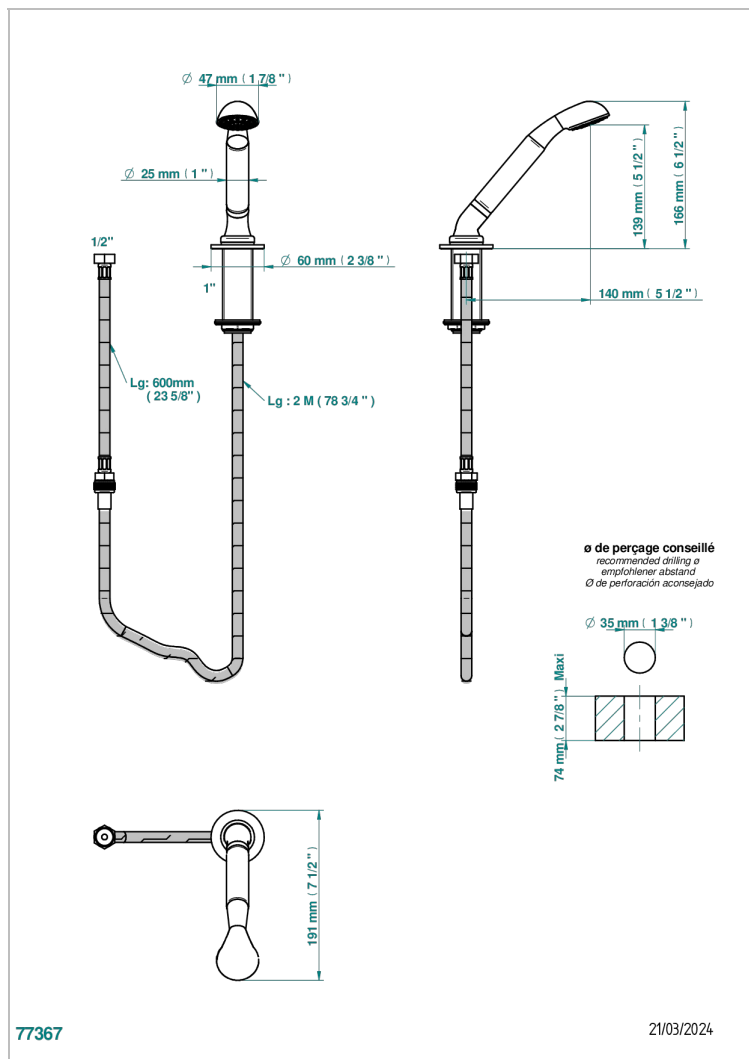

HAMPTONS WITH LEVER HANDLES

G4S-60A

Rim mounted stylised handshower, 2 m hose and angle rest

CHARACTERISTIC

- ACS : 20ACCLY558

STANDARDS

AVAILABLE FINITIONS

Antique nickel - H28
Black ceram - D30
Blush PVD - H62
Brass color PVD - H49
Brown bronze color PVD - F33
Gold color PVD - H52