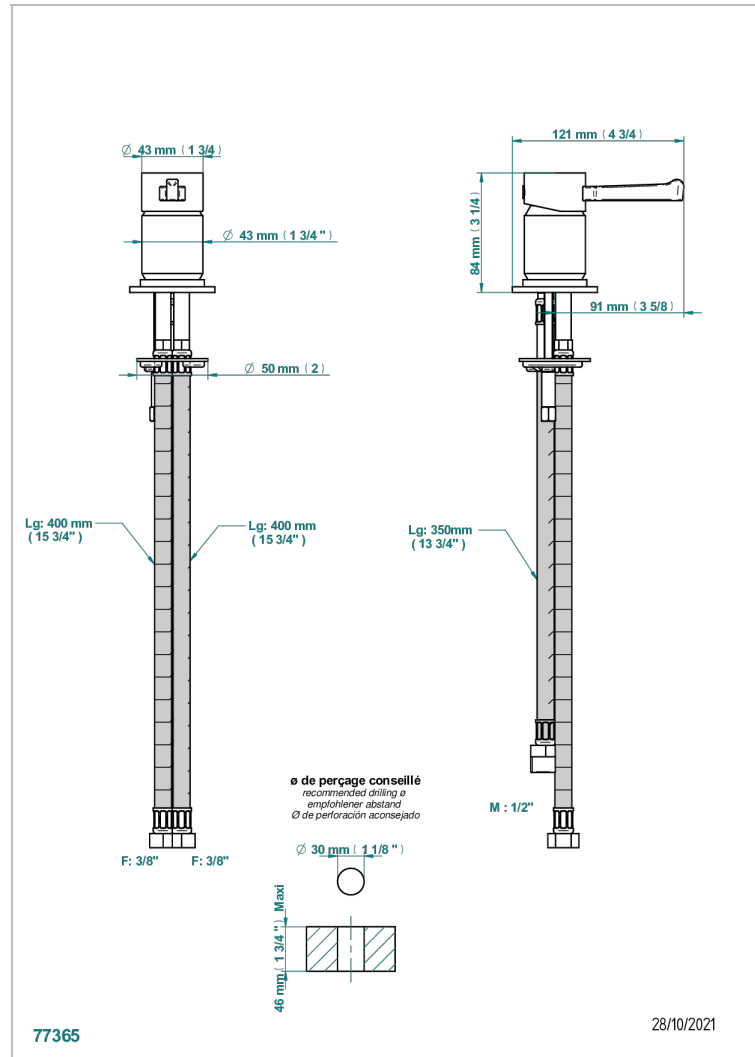

# HAMPTONS CON MANETAS

G4S-6523

Rim mounted ceramic mixer

THG<sup>®</sup>  
PARIS